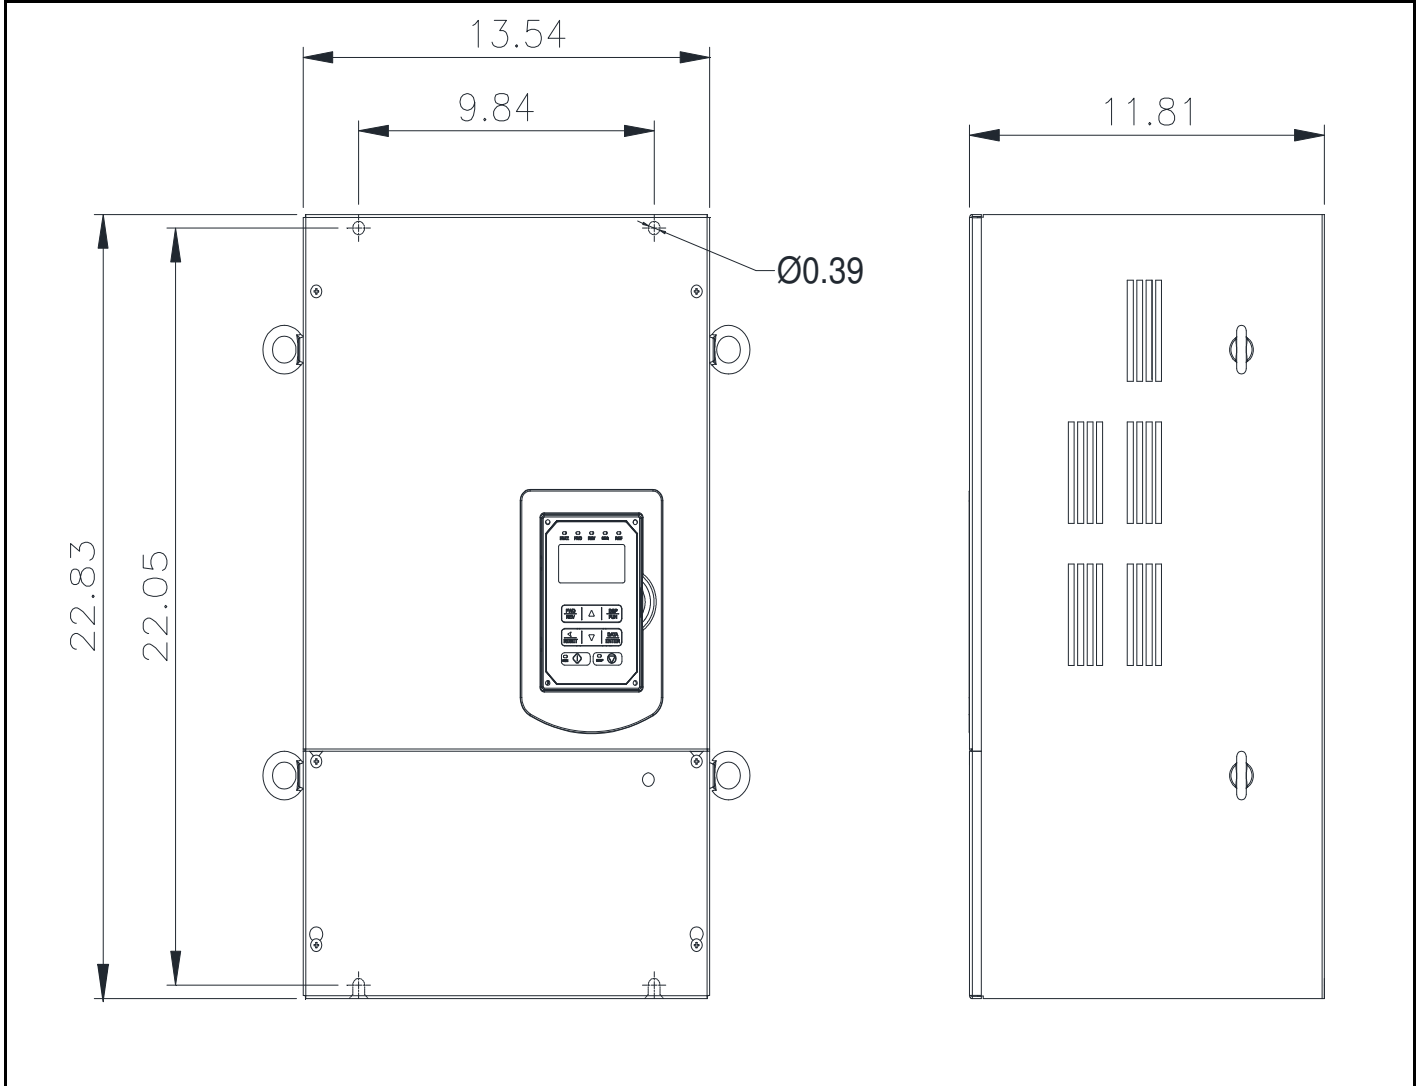

GENERAL DATASHEET VARIABLE SPEED DRIVE

Series A510				MODEL# A510-4125-C3-U		
ISSUED 8/31/2016				ENCLOSURE/ FRAME OpenChassis (IP00)/ F6		
INPUT AMPS				AC INPUT VOLTAGE	AC INPUT FREQUENCY	AC INPUT PHASE
HD (CT)		ND (VT)				
181		229		380-480	50/60	3
OUTPUT HP				AC OUTPUT VOLTAGE	AC OUTPUT FREQUENCY	AC OUTPUT PHASE
OUTPUT AMPS						
HD (CT)	ND (VT)	HD (CT)	ND (VT)	0-480	0-599	3
125	150	180	208			

Approved By:	Brian Smith	Drawing No:	A510-460-125-F6	Revision: 0
--------------	-------------	-------------	-----------------	-------------