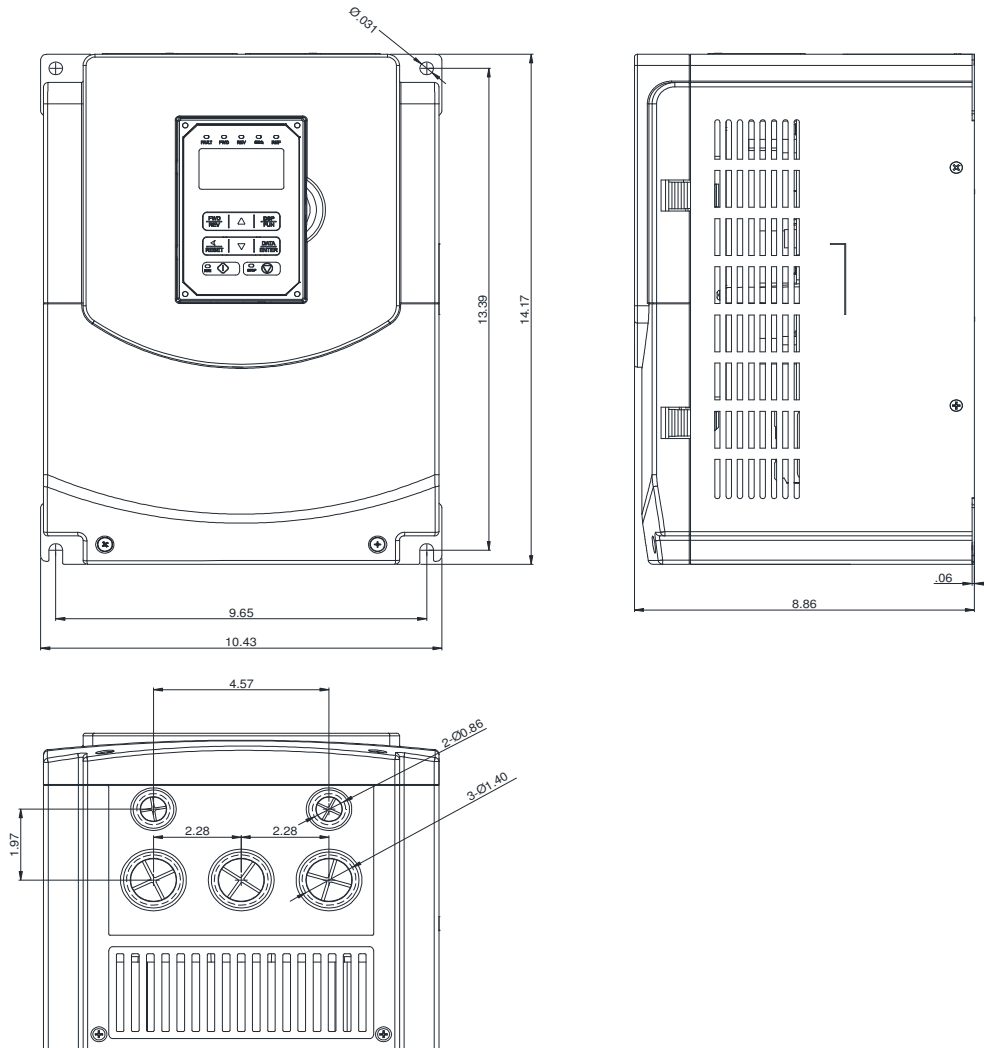

GENERAL DATASHEET VARIABLE SPEED DRIVE

Series A510		MODEL# A510-2015-C3-U		
ISSUED 8/31/2016		ENCLOSURE/ FRAME NEMA 1 (IP20) / F4		
INPUT AMPS		AC INPUT VOLTAGE	AC INPUT FREQUENCY	AC INPUT PHASE
HD (CT)	ND (VT)			
51.1	60.9	200-240	50/60	3
OUTPUT HP		AC OUTPUT VOLTAGE	AC OUTPUT FREQUENCY	AC OUTPUT PHASE
OUTPUT AMPS				
HD (CT)	ND (VT)	0-240	0-599	3
15	20	47	56	

Approved By:	Brian Smith	Drawing No:	A510-230-015-F4	Revision: 0
--------------	-------------	-------------	-----------------	-------------