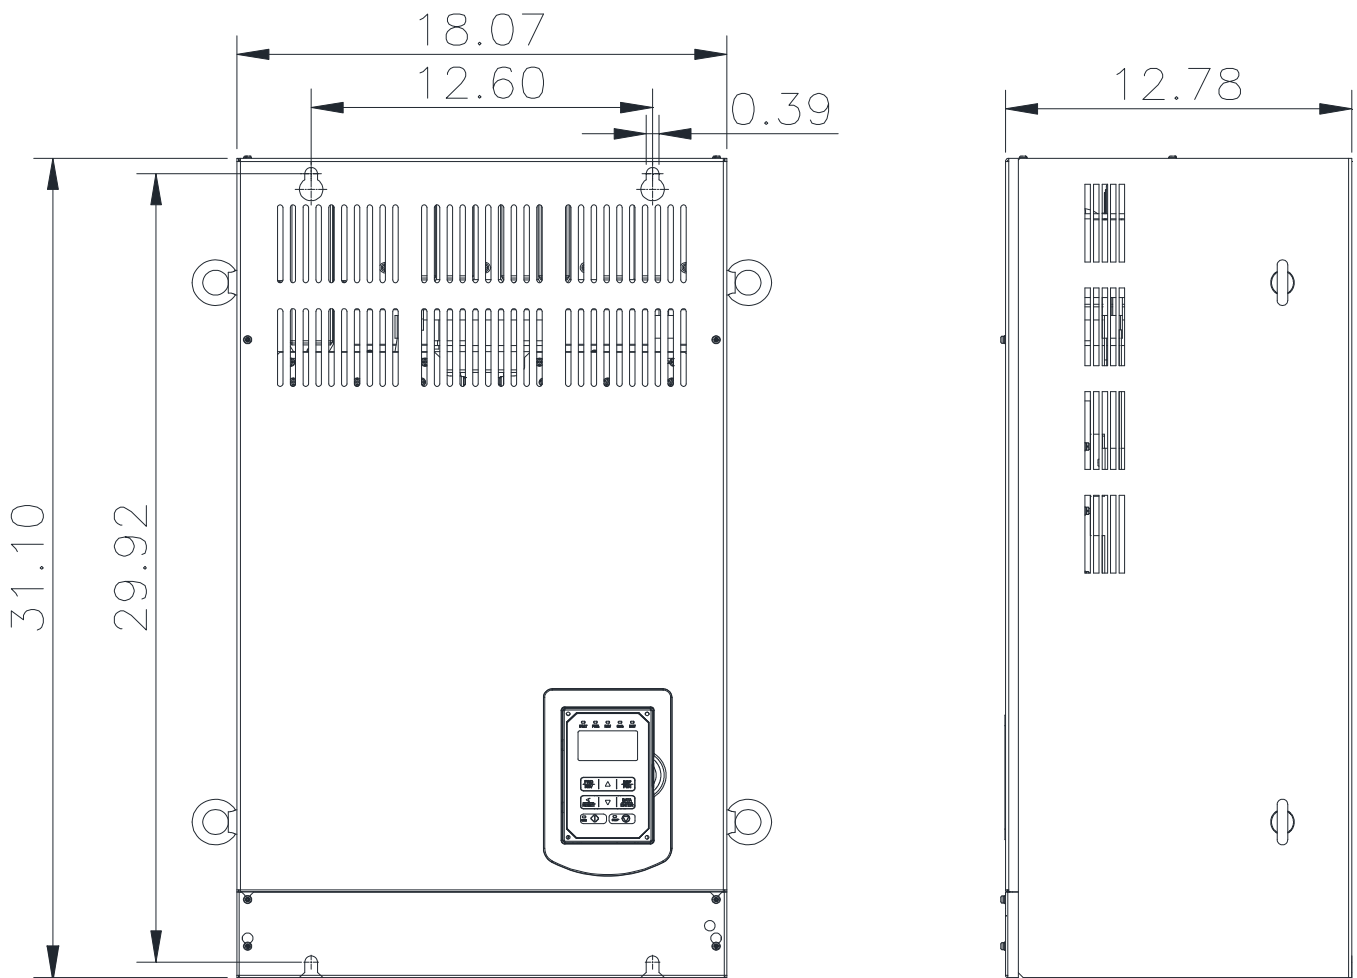

GENERAL DATASHEET VARIABLE SPEED DRIVE

SERIES		MODEL#		
F510		F510-4215-C3-U		
ISSUED		ENCLOSURE/ FRAME		
8/26/2016		Open Chassis (IP00) / F7		
INPUT AMPS		AC INPUT VOLTAGE	AC INPUT FREQUENCY	AC INPUT PHASE
ND (VT)				
275		380-480	50/60	3
OUTPUT HP	OUTPUT AMPS	AC OUTPUT VOLTAGE	AC OUTPUT FREQUENCY	AC OUTPUT PHASE
ND (VT)	ND (VT)			
200	296	0-480	0-400	3

Approved By:	Brian Smith	Drawing No:	F510-460-215-F7	Revision: 0
--------------	-------------	-------------	-----------------	-------------