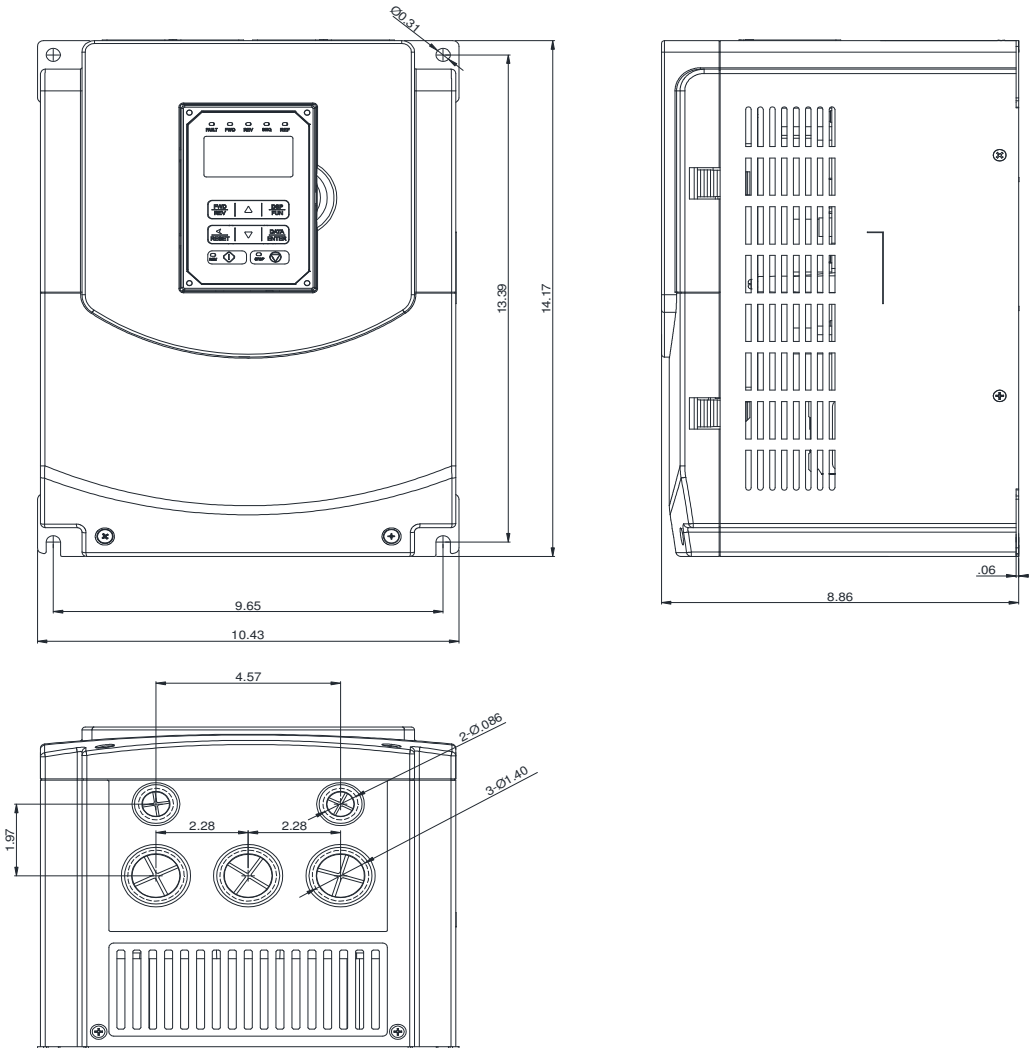

GENERAL DATASHEET VARIABLE SPEED DRIVE

SERIES		MODEL#		
F510		F510-4040-C3-U		
ISSUED		ENCLOSURE/ FRAME		
9/1/2016		NEMA 1 (IP20) / F4		
INPUT AMPS		AC INPUT VOLTAGE	AC INPUT FREQUENCY	AC INPUT PHASE
ND (VT)				
63		380-480	50/60	3
OUTPUT HP	OUTPUT AMPS	AC OUTPUT VOLTAGE	AC OUTPUT FREQUENCY	AC OUTPUT PHASE
ND (VT)	ND (VT)			
40	58	0-480	0-400	3

Approved By:	Brian Smith	Drawing No:	F510-460-040-F4	Revision: 0
--------------	-------------	-------------	-----------------	-------------