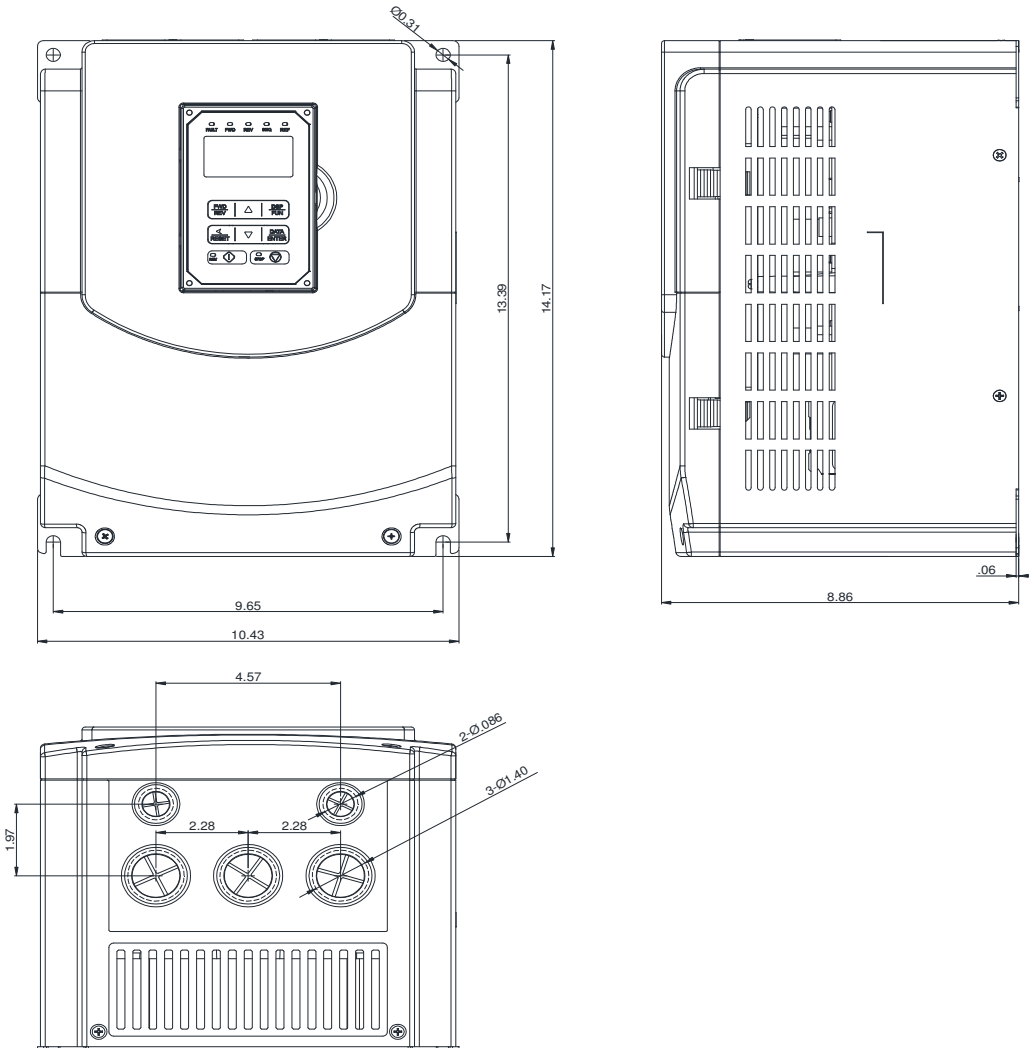

GENERAL DATASHEET VARIABLE SPEED DRIVE

SERIES		MODEL#		
F510		F510-2030-C3-U		
ISSUED		ENCLOSURE/ FRAME		
8/26/2016		NEMA 1 (IP20) / F4		
INPUT AMPS		AC INPUT VOLTAGE	AC INPUT FREQUENCY	AC INPUT PHASE
ND (VT)				
85.9		200-240	50/60	3
OUTPUT HP	OUTPUT AMPS	AC OUTPUT VOLTAGE	AC OUTPUT FREQUENCY	AC OUTPUT PHASE
ND (VT)	ND (VT)			
30	79	0-240	0-400	3

Approved By:	Brian Smith	Drawing No:	F510-230-030-F4	Revision: 0
--------------	-------------	-------------	-----------------	-------------