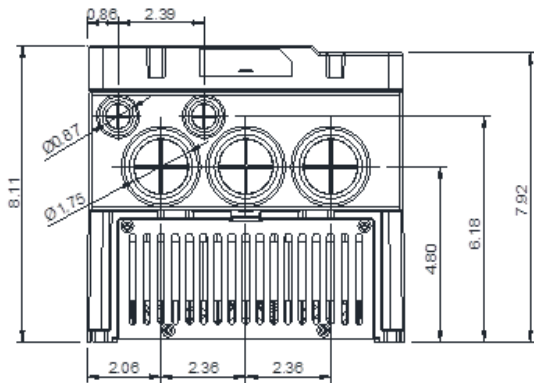

GENERAL DATASHEET VARIABLE SPEED DRIVE

Series E510		MODEL# E510-420-H3-U		
ISSUED 8/29/2017		ENCLOSURE/ FRAME NEMA 1 (IP20) / F4		
THREE PHASE INPUT AMPS HD (CT) 38		AC INPUT VOLTAGE 380-480	AC INPUT FREQUENCY 50/60	AC INPUT PHASE 3
OUTPUT HP HD (CT) 20	OUTPUT AMPS HD (CT) 32	AC OUTPUT VOLTAGE 0-480	AC OUTPUT FREQUENCY 0-599	AC OUTPUT PHASE 3

Approved By:	Brian Smith	Drawing No:	E510-460-420-F4	Revision: 0
--------------	-------------	-------------	-----------------	-------------