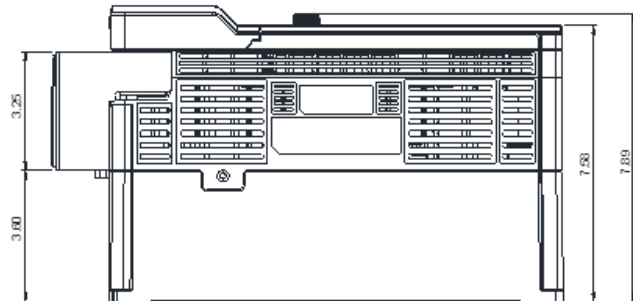

GENERAL DATASHEET VARIABLE SPEED DRIVE

Series E510		MODEL# E510-420-H3-U		
ISSUED 8/29/2017		ENCLOSURE/ FRAME NEMA 1 (IP20) / F4		
THREE PHASE INPUT AMPS HD (CT) 38		AC INPUT VOLTAGE 380-480	AC INPUT FREQUENCY 50/60	AC INPUT PHASE 3
OUTPUT HP HD (CT) 20	OUTPUT AMPS HD (CT) 32	AC OUTPUT VOLTAGE 0-480	AC OUTPUT FREQUENCY 0-599	AC OUTPUT PHASE 3