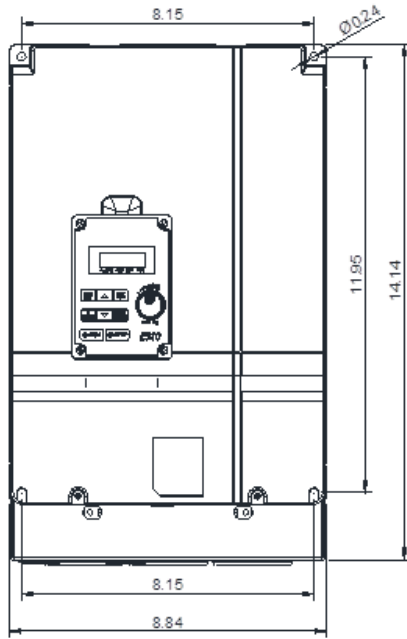

GENERAL DATASHEET VARIABLE SPEED DRIVE

Series E510		MODEL# E510-420-H3-U		
ISSUED 8/29/2017		ENCLOSURE/ FRAME NEMA 1 (IP20) / F4		
THREE PHASE INPUT AMPS HD (CT) 38		AC INPUT VOLTAGE 380-480	AC INPUT FREQUENCY 50/60	AC INPUT PHASE 3
OUTPUT HP HD (CT) 20	OUTPUT AMPS HD (CT) 32	AC OUTPUT VOLTAGE 0-480	AC OUTPUT FREQUENCY 0-599	AC OUTPUT PHASE 3

Approved By:	Brian Smith	Drawing No:	E510-460-420-F4	Revision: 0
--------------	-------------	-------------	-----------------	-------------