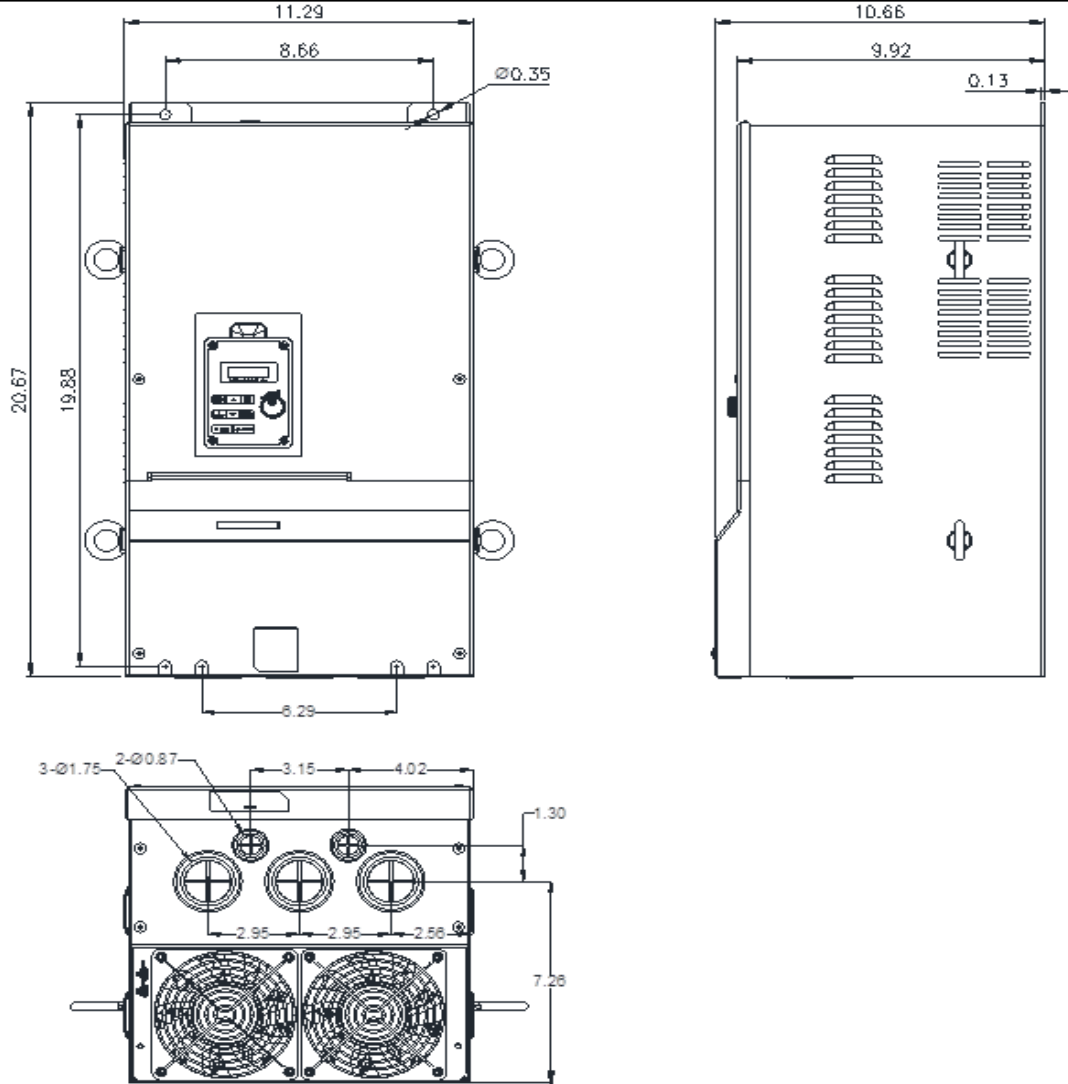

GENERAL DATASHEET VARIABLE SPEED DRIVE

Series E510				MODEL# E510-230-H3-U	
ISSUED 8/24/2017				ENCLOSURE/ FRAME NEMA 1 (IP20) / F6	
INPUT AMPS		AC INPUT VOLTAGE	AC INPUT FREQUENCY	AC INPUT PHASE	
HD (CT)	ND (VT)				
92.4	119.6	200-240	50/60	3	
OUTPUT HP		AC OUTPUT VOLTAGE	AC OUTPUT FREQUENCY	AC OUTPUT PHASE	
OUTPUT AMPS					
HD (CT)	ND (VT)	HD (CT)	ND (VT)		
30	40	85	110	0-240	0-599

Approved By:	Brian Smith	Drawing No:	E510-230-230-F6	Revision: 0
--------------	-------------	-------------	-----------------	-------------