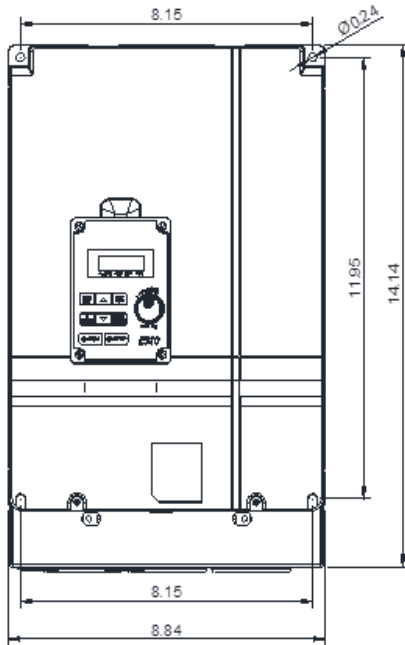

## GENERAL DATASHEET VARIABLE SPEED DRIVE

Series <b>E510</b>		MODEL# <b>E510-220-H3-U</b>		
ISSUED <b>8/24/2017</b>		ENCLOSURE/ FRAME <b>NEMA 1 (IP20) / F4</b>		
THREE PHASE INPUT AMPS HD (CT) <b>70</b>		AC INPUT VOLTAGE <b>200-240</b>	AC INPUT FREQUENCY <b>50/60</b>	AC INPUT PHASE <b>3</b>
OUTPUT HP HD (CT) <b>20</b>	OUTPUT AMPS HD (CT) <b>64</b>	AC OUTPUT VOLTAGE <b>0-240</b>	AC OUTPUT FREQUENCY <b>0-599</b>	AC OUTPUT PHASE <b>3</b>

Approved By:	Brian Smith	Drawing No:	E510-230-220-F4	Revision: 0
--------------	-------------	-------------	-----------------	-------------