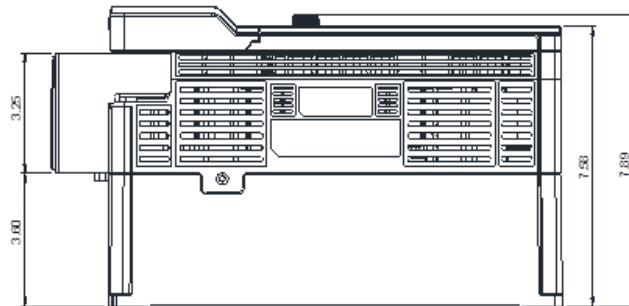

## GENERAL DATASHEET VARIABLE SPEED DRIVE

Series <b>E510</b>		MODEL# <b>E510-220-H3-U</b>		
ISSUED <b>8/24/2017</b>		ENCLOSURE/ FRAME <b>NEMA 1 (IP20) / F4</b>		
THREE PHASE INPUT AMPS HD (CT) <b>70</b>		AC INPUT VOLTAGE <b>200-240</b>	AC INPUT FREQUENCY <b>50/60</b>	AC INPUT PHASE <b>3</b>
OUTPUT HP HD (CT) <b>20</b>	OUTPUT AMPS HD (CT) <b>64</b>	AC OUTPUT VOLTAGE <b>0-240</b>	AC OUTPUT FREQUENCY <b>0-599</b>	AC OUTPUT PHASE <b>3</b>