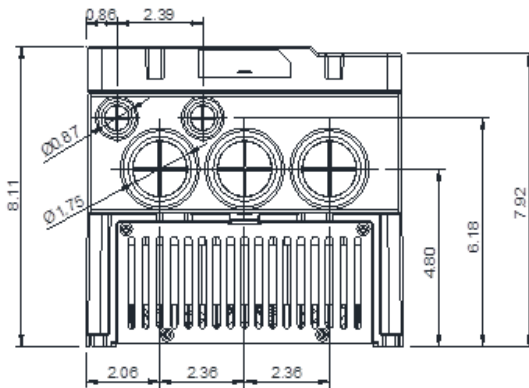

## GENERAL DATASHEET VARIABLE SPEED DRIVE

Series <b>E510</b>		MODEL# <b>E510-220-H3-U</b>		
ISSUED <b>8/24/2017</b>		ENCLOSURE/ FRAME <b>NEMA 1 (IP20) / F4</b>		
THREE PHASE INPUT AMPS HD (CT) <b>70</b>		AC INPUT VOLTAGE <b>200-240</b>	AC INPUT FREQUENCY <b>50/60</b>	AC INPUT PHASE <b>3</b>
OUTPUT HP HD (CT) <b>20</b>	OUTPUT AMPS HD (CT) <b>64</b>	AC OUTPUT VOLTAGE <b>0-240</b>	AC OUTPUT FREQUENCY <b>0-599</b>	AC OUTPUT PHASE <b>3</b>

Approved By:	Brian Smith	Drawing No:	E510-230-220-F4	Revision: 0
--------------	-------------	-------------	-----------------	-------------