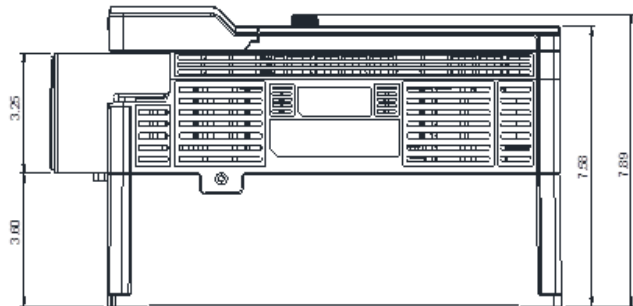

## GENERAL DATASHEET VARIABLE SPEED DRIVE

Series <b>E510</b>		MODEL# <b>E510-215-H3-U</b>		
ISSUED <b>8/24/2017</b>		ENCLOSURE/ FRAME <b>NEMA 1 (IP20) / F4</b>		
THREE PHASE INPUT AMPS HD (CT) <b>57</b>		AC INPUT VOLTAGE <b>200-240</b>	AC INPUT FREQUENCY <b>50/60</b>	AC INPUT PHASE <b>3</b>
OUTPUT HP HD (CT) <b>15</b>	OUTPUT AMPS HD (CT) <b>48</b>	AC OUTPUT VOLTAGE <b>0-240</b>	AC OUTPUT FREQUENCY <b>0-599</b>	AC OUTPUT PHASE <b>3</b>