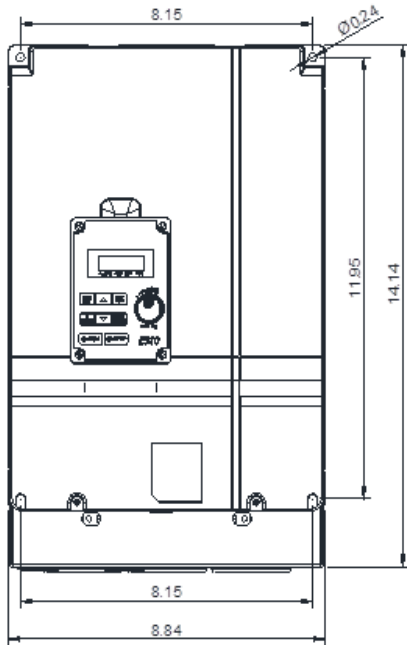

## GENERAL DATASHEET VARIABLE SPEED DRIVE

Series <b>E510</b>		MODEL# <b>E510-215-H3-U</b>		
ISSUED <b>8/24/2017</b>		ENCLOSURE/ FRAME <b>NEMA 1 (IP20) / F4</b>		
THREE PHASE INPUT AMPS HD (CT) <b>57</b>		AC INPUT VOLTAGE <b>200-240</b>	AC INPUT FREQUENCY <b>50/60</b>	AC INPUT PHASE <b>3</b>
OUTPUT HP HD (CT) <b>15</b>	OUTPUT AMPS HD (CT) <b>48</b>	AC OUTPUT VOLTAGE <b>0-240</b>	AC OUTPUT FREQUENCY <b>0-599</b>	AC OUTPUT PHASE <b>3</b>

Approved By:	Brian Smith	Drawing No:	E510-230-215-F4	Revision: 0
--------------	-------------	-------------	-----------------	-------------