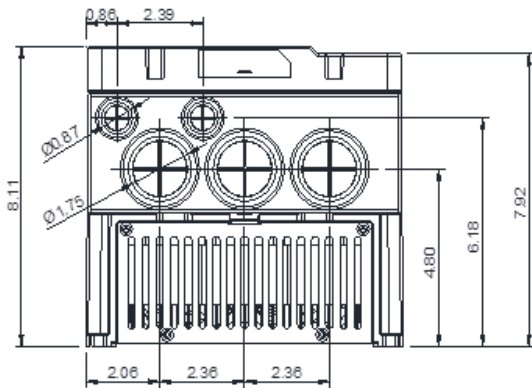

## GENERAL DATASHEET VARIABLE SPEED DRIVE

Series <b>E510</b>		MODEL# <b>E510-215-H3-U</b>		
ISSUED <b>8/24/2017</b>		ENCLOSURE/ FRAME <b>NEMA 1 (IP20) / F4</b>		
THREE PHASE INPUT AMPS HD (CT) <b>57</b>		AC INPUT VOLTAGE <b>200-240</b>	AC INPUT FREQUENCY <b>50/60</b>	AC INPUT PHASE <b>3</b>
OUTPUT HP HD (CT) <b>15</b>	OUTPUT AMPS HD (CT) <b>48</b>	AC OUTPUT VOLTAGE <b>0-240</b>	AC OUTPUT FREQUENCY <b>0-599</b>	AC OUTPUT PHASE <b>3</b>

Approved By:	Brian Smith	Drawing No:	E510-230-215-F4	Revision: 0
--------------	-------------	-------------	-----------------	-------------