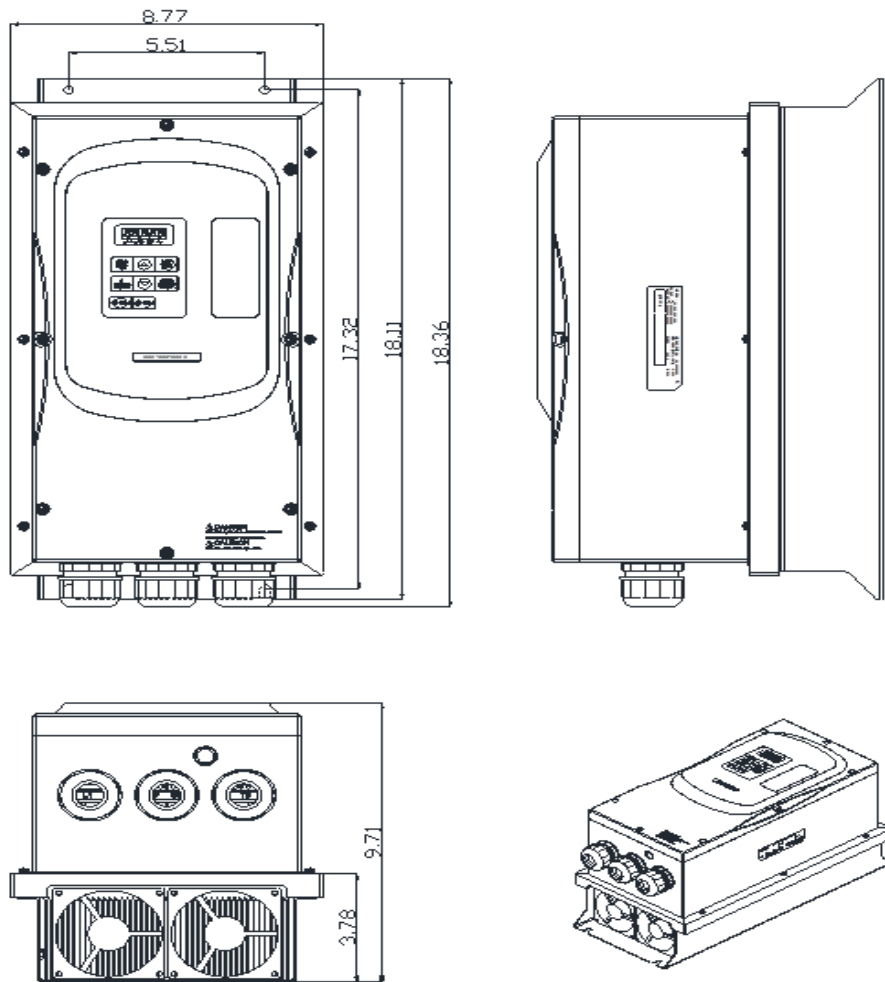

## GENERAL DATASHEET VARIABLE SPEED DRIVE

SERIES <b>E510</b>	MODEL# <b>E510-425-H3N4-U</b>		
ISSUED <b>4/18/2017</b>	ENCLOSURE/ FRAME <b>NEMA 4/4X (IP66) / Frame 3 - INDOOR USE ONLY</b>		
THREE PHASE INPUT AMPS HD (CT) <b>48</b>	AC INPUT VOLTAGE <b>380-480</b>	AC INPUT FREQUENCY <b>50/60</b>	AC INPUT PHASE <b>3</b>
OUTPUT HP HD (CT) <b>25</b>	OUTPUT AMPS HD (CT) <b>40</b>	AC OUTPUT VOLTAGE <b>0-480</b>	AC OUTPUT FREQUENCY <b>0-599</b>
		AC OUTPUT PHASE <b>3</b>	