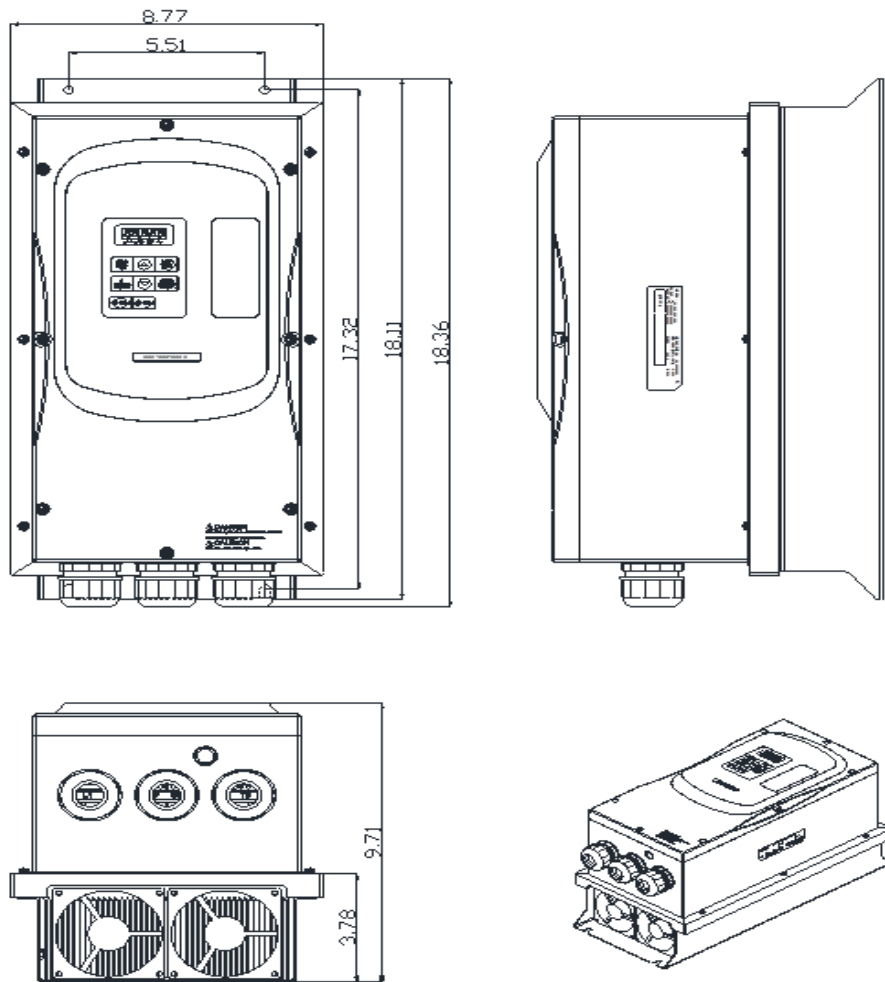

## GENERAL DATASHEET VARIABLE SPEED DRIVE

SERIES <b>E510</b>		MODEL# <b>E510-415-H3N4-U</b>		
ISSUED <b>4/18/2017</b>		ENCLOSURE/ FRAME <b>NEMA 4/4X (IP66) / Frame 3 - INDOOR USE ONLY</b>		
THREE PHASE INPUT AMPS HD (CT) <b>31</b>		AC INPUT VOLTAGE <b>380-480</b>	AC INPUT FREQUENCY <b>50/60</b>	AC INPUT PHASE <b>3</b>
OUTPUT HP HD (CT) <b>15</b>	OUTPUT AMPS HD (CT) <b>24</b>	AC OUTPUT VOLTAGE <b>0-480</b>	AC OUTPUT FREQUENCY <b>0-599</b>	AC OUTPUT PHASE <b>3</b>

Approved By:

Brian Smith

Drawing No:

F510-460-015-F3

Revision: 0