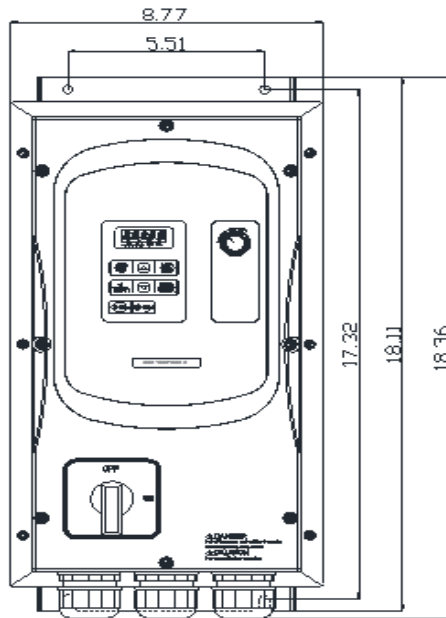

GENERAL DATASHEET VARIABLE SPEED DRIVE

SERIES		MODEL#		
E510		E510-410-H3FN4S-U		
ISSUED		ENCLOSURE/ FRAME		
4/18/2017		NEMA 4/4X (IP66) / Frame 3 - INDOOR USE ONLY		
THREEPHASE INPUT AMPS		AC INPUT VOLTAGE	AC INPUT FREQUENCY	AC INPUT PHASE
HD (CT)				
23		380-480	50/60	3
OUTPUT HP	OUTPUT AMPS	AC OUTPUT VOLTAGE	AC OUTPUT FREQUENCY	AC OUTPUT PHASE
HD (CT)	HD (CT)			
10	17.5	0-480	0-599	3