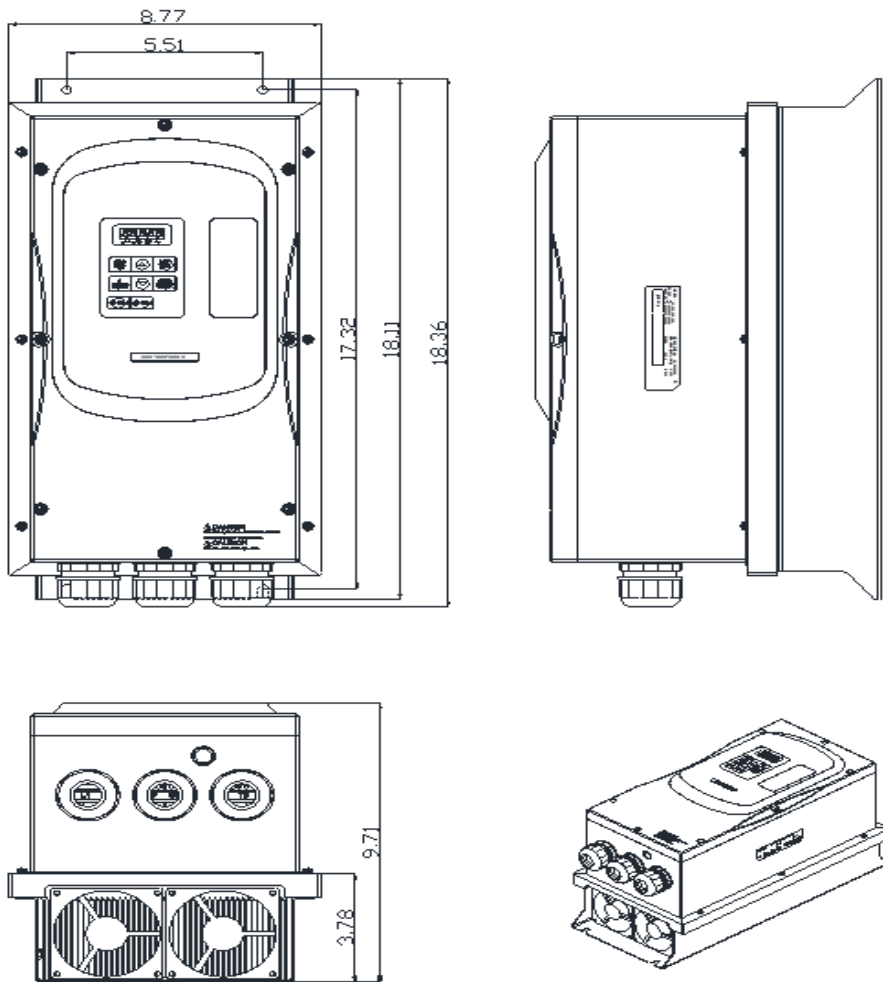

## GENERAL DATASHEET VARIABLE SPEED DRIVE

SERIES <b>E510</b>	MODEL# <b>E510-408-H3N4-U</b>		
ISSUED <b>4/18/2017</b>	ENCLOSURE/ FRAME <b>NEMA 4/4X (IP66) / Frame 3 - INDOOR USE ONLY</b>		
THREE PHASE INPUT AMPS HD (CT) <b>17</b>	AC INPUT VOLTAGE <b>380-480</b>	AC INPUT FREQUENCY <b>50/60</b>	AC INPUT PHASE <b>3</b>
OUTPUT HP HD (CT) <b>7.5</b>	OUTPUT AMPS HD (CT) <b>13</b>	AC OUTPUT VOLTAGE <b>0-480</b>	AC OUTPUT FREQUENCY <b>0-599</b>
		AC OUTPUT PHASE <b>3</b>	