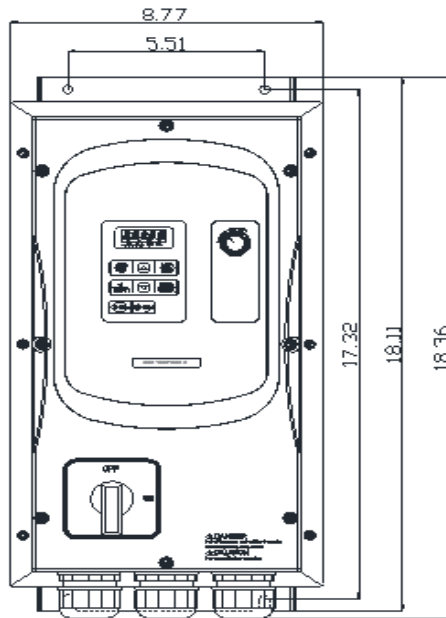

GENERAL DATASHEET VARIABLE SPEED DRIVE

SERIES E510		MODEL# E510-408-H3FN4S-U		
ISSUED 4/18/2017		ENCLOSURE/ FRAME NEMA 4/4X (IP66) / Frame 3 - INDOOR USE ONLY		
THREEPHASE INPUT AMPS HD (CT) 17		AC INPUT VOLTAGE 380-480	AC INPUT FREQUENCY 50/60	AC INPUT PHASE 3
OUTPUT HP HD (CT) 7.5	OUTPUT AMPS HD (CT) 13	AC OUTPUT VOLTAGE 0-480	AC OUTPUT FREQUENCY 0-599	AC OUTPUT PHASE 3