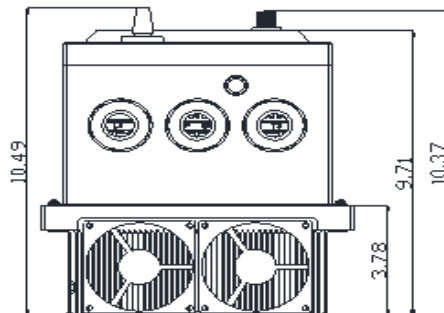

GENERAL DATASHEET VARIABLE SPEED DRIVE

SERIES E510		MODEL# E510-408-H3FN4S-U		
ISSUED 4/18/2017		ENCLOSURE/ FRAME NEMA 4/4X (IP66) / Frame 3 - INDOOR USE ONLY		
THREEPHASE INPUT AMPS HD (CT) 17		AC INPUT VOLTAGE 380-480	AC INPUT FREQUENCY 50/60	AC INPUT PHASE 3
OUTPUT HP HD (CT) 7.5	OUTPUT AMPS HD (CT) 13	AC OUTPUT VOLTAGE 0-480	AC OUTPUT FREQUENCY 0-599	AC OUTPUT PHASE 3