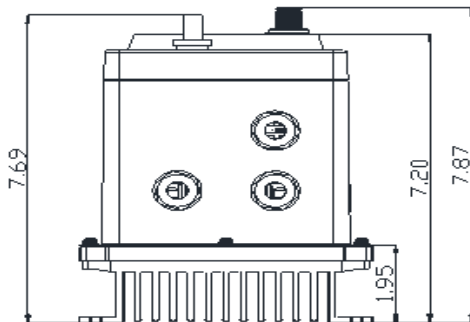

## GENERAL DATASHEET VARIABLE SPEED DRIVE

SERIES <b>E510</b>		MODEL# <b>E510-402-H3FN4S-U</b>		
ISSUED <b>4/17/2017</b>		ENCLOSURE/ FRAME <b>NEMA 4/4X (IP66) / Frame 1 - INDOOR USE ONLY</b>		
THREE PHASE INPUT AMPS HD (CT) <b>5.6</b>		AC INPUT VOLTAGE <b>380-480</b>	AC INPUT FREQUENCY <b>50/60</b>	AC INPUT PHASE <b>3</b>
OUTPUT HP HD (CT) <b>2</b>	OUTPUT AMPS HD (CT) <b>3.8</b>	AC OUTPUT VOLTAGE <b>0-480</b>	AC OUTPUT FREQUENCY <b>0-599</b>	AC OUTPUT PHASE <b>3</b>