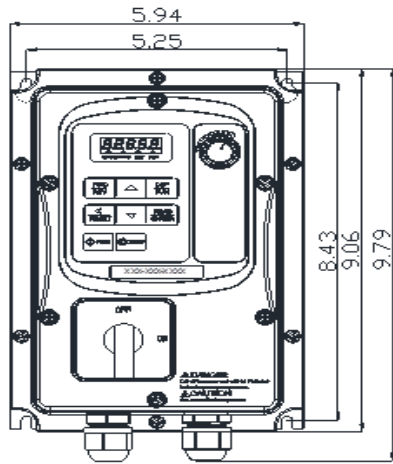

## GENERAL DATASHEET VARIABLE SPEED DRIVE

SERIES <b>E510</b>		MODEL# <b>E510-402-H3FN4S-U</b>		
ISSUED <b>4/17/2017</b>		ENCLOSURE/ FRAME <b>NEMA 4/4X (IP66) / Frame 1 - INDOOR USE ONLY</b>		
THREE PHASE INPUT AMPS HD (CT) <b>5.6</b>		AC INPUT VOLTAGE <b>380-480</b>	AC INPUT FREQUENCY <b>50/60</b>	AC INPUT PHASE <b>3</b>
OUTPUT HP HD (CT) <b>2</b>	OUTPUT AMPS HD (CT) <b>3.8</b>	AC OUTPUT VOLTAGE <b>0-480</b>	AC OUTPUT FREQUENCY <b>0-599</b>	AC OUTPUT PHASE <b>3</b>

Approved By:	Brian Smith	Drawing No:	E510-460-002-F1	Revision: 0
--------------	-------------	-------------	-----------------	-------------