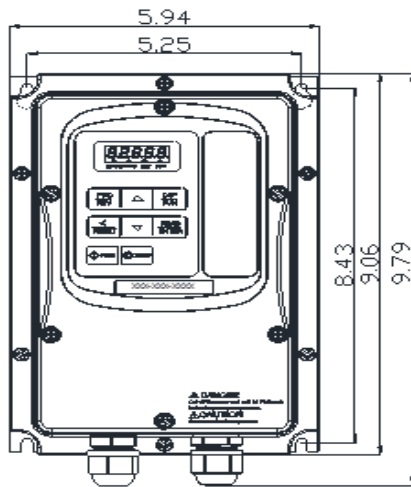

GENERAL DATASHEET VARIABLE SPEED DRIVE

SERIES E510		MODEL# E510-401-H3N4-U		
ISSUED 4/18/2017		ENCLOSURE/ FRAME NEMA 4/4X (IP66) / Frame 1 - INDOOR USE ONLY		
THREE PHASE INPUT AMPS HD (CT) 4.2		AC INPUT VOLTAGE 380-480	AC INPUT FREQUENCY 50/60	AC INPUT PHASE 3
OUTPUT HP HD (CT) 1	OUTPUT AMPS HD (CT) 2.3	AC OUTPUT VOLTAGE 0-480	AC OUTPUT FREQUENCY 0-599	AC OUTPUT PHASE 3