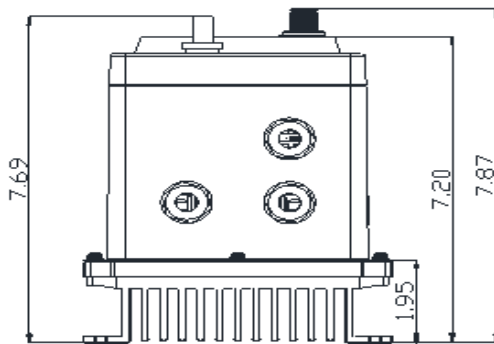

GENERAL DATASHEET VARIABLE SPEED DRIVE

SERIES		MODEL#		
E510		E510-401-H3FN4S-U		
ISSUED		ENCLOSURE/ FRAME		
4/18/2017		NEMA 4/4X (IP66) / Frame 1 - INDOOR USE ONLY		
THREE PHASE INPUT AMPS		AC INPUT VOLTAGE	AC INPUT FREQUENCY	AC INPUT PHASE
HD (CT)				
4.2		380-480	50/60	3
OUTPUT HP	OUTPUT AMPS	AC OUTPUT VOLTAGE	AC OUTPUT FREQUENCY	AC OUTPUT PHASE
HD (CT)	HD (CT)			
1	2.3	0-480	0-599	3