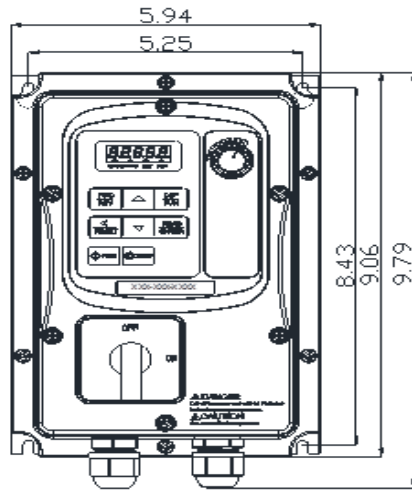

GENERAL DATASHEET VARIABLE SPEED DRIVE

SERIES		MODEL#		
E510		E510-401-H3FN4S-U		
ISSUED		ENCLOSURE/ FRAME		
4/18/2017		NEMA 4/4X (IP66) / Frame 1 - INDOOR USE ONLY		
THREE PHASE INPUT AMPS		AC INPUT VOLTAGE	AC INPUT FREQUENCY	AC INPUT PHASE
HD (CT)				
4.2		380-480	50/60	3
OUTPUT HP	OUTPUT AMPS	AC OUTPUT VOLTAGE	AC OUTPUT FREQUENCY	AC OUTPUT PHASE
HD (CT)	HD (CT)			
1	2.3	0-480	0-599	3

Approved By:	Brian Smith	Drawing No:	E510-460-001-F1	Revision: 0
--------------	-------------	-------------	-----------------	-------------