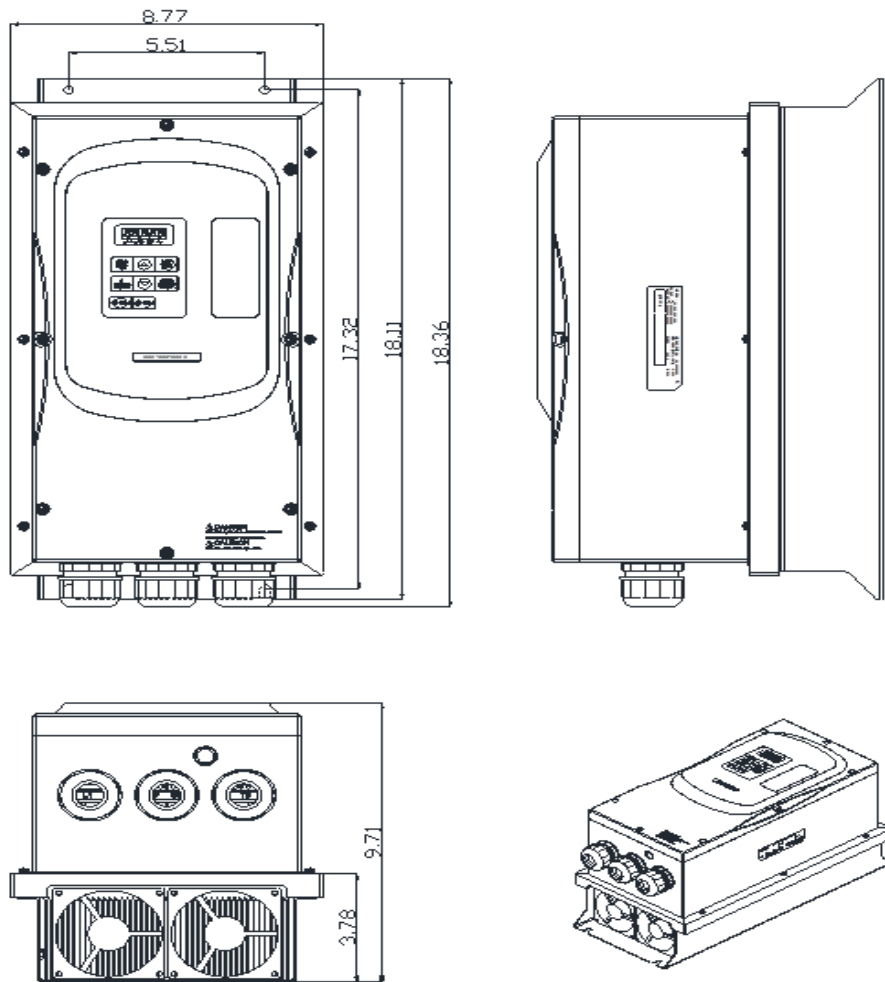

## GENERAL DATASHEET VARIABLE SPEED DRIVE

|                        |                  |                   |   |                 |  |
|------------------------|------------------|-------------------|---|-----------------|--|
| SERIES                 | <b>E510</b>      | MODEL#            | <b>E510-220-H3N4-U</b>                              |                 |  |
| ISSUED                 | <b>4/18/2017</b> | ENCLOSURE/ FRAME  | <b>NEMA 4/4X (IP66) / Frame 3 - INDOOR USE ONLY</b> |                 |  |
| THREE PHASE INPUT AMPS | <b>70</b>        | AC INPUT VOLTAGE  | AC INPUT FREQUENCY                                  | AC INPUT PHASE  |  |
| HD (CT)                |                  | <b>200-240</b>    | <b>50/60</b>  | <b>3</b>        |  |
| OUTPUT HP              | OUTPUT AMPS      | AC OUTPUT VOLTAGE | AC OUTPUT FREQUENCY                                 | AC OUTPUT PHASE |  |
| HD (CT)                | HD (CT)          |                   |   |                 |  |
| <b>20</b>              | <b>64</b>        | <b>0-240</b>      | <b>0-599</b>  | <b>3</b>        |  |