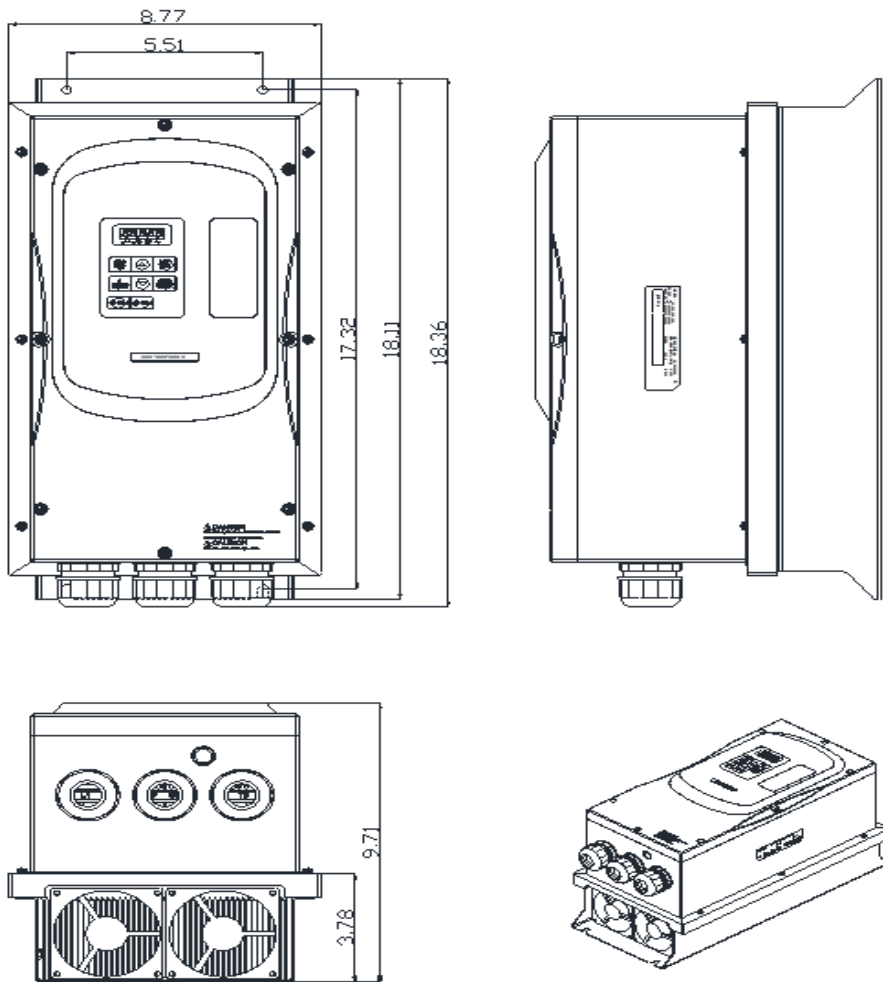

GENERAL DATASHEET VARIABLE SPEED DRIVE

SERIES		MODEL#		
E510		E510-215-H3N4-U		
ISSUED		ENCLOSURE/ FRAME		
4/18/2017		NEMA 4/4X (IP66) / Frame 3 - INDOOR USE ONLY		
THREE PHASE INPUT AMPS		AC INPUT VOLTAGE	AC INPUT FREQUENCY	AC INPUT PHASE
HD (CT)				
57		200-240	50/60	3
OUTPUT HP	OUTPUT AMPS	AC OUTPUT VOLTAGE	AC OUTPUT FREQUENCY	AC OUTPUT PHASE
HD (CT)	HD (CT)			
15	48	0-240	0-599	3