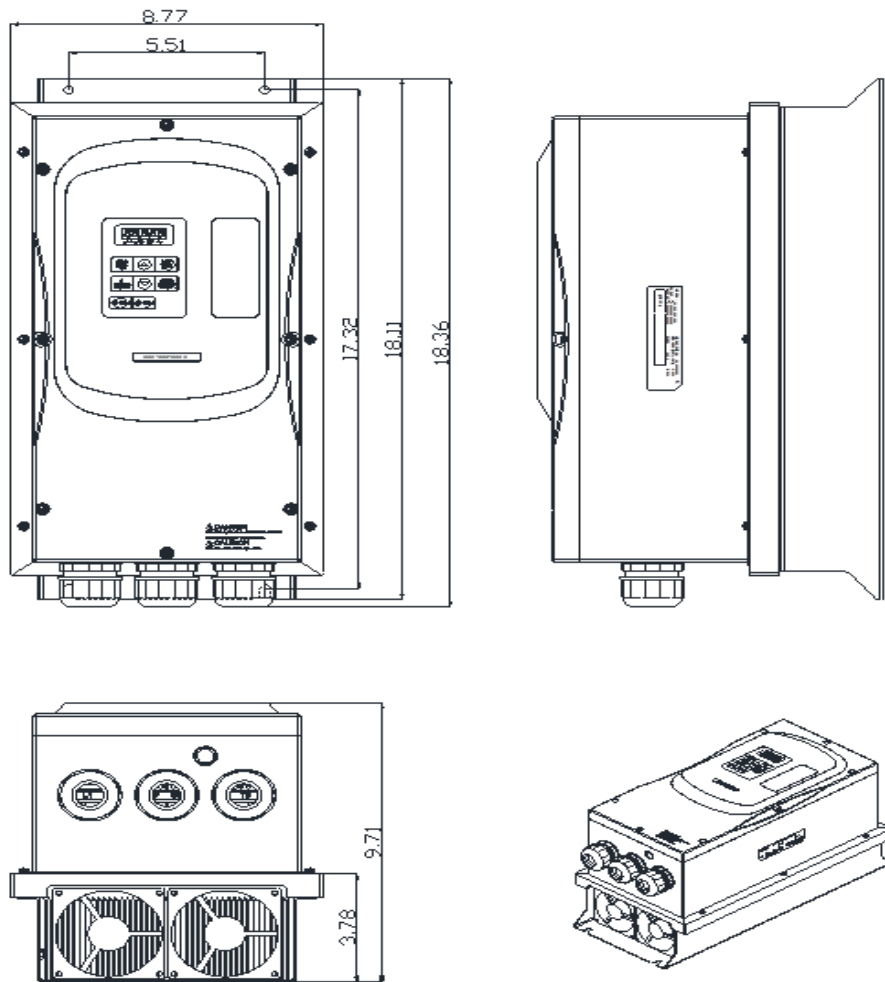

GENERAL DATASHEET VARIABLE SPEED DRIVE

SERIES	E510	MODEL#	E510-208-H3N4-U		
ISSUED	4/18/2017	ENCLOSURE/ FRAME	NEMA 4/4X (IP66) / Frame 3 - INDOOR USE ONLY		
THREE PHASE INPUT AMPS		AC INPUT VOLTAGE	AC INPUT FREQUENCY	AC INPUT PHASE	
HD (CT)				3	
26		200-240	50/60		
OUTPUT HP	OUTPUT AMPS	AC OUTPUT VOLTAGE	AC OUTPUT FREQUENCY	AC OUTPUT PHASE	
HD (CT)	HD (CT)			3	
7.5	33	0-240	0-599		

Approved By:	Brian Smith	Drawing No:	F510-230-008-F3	Revision: 0
--------------	-------------	-------------	-----------------	-------------