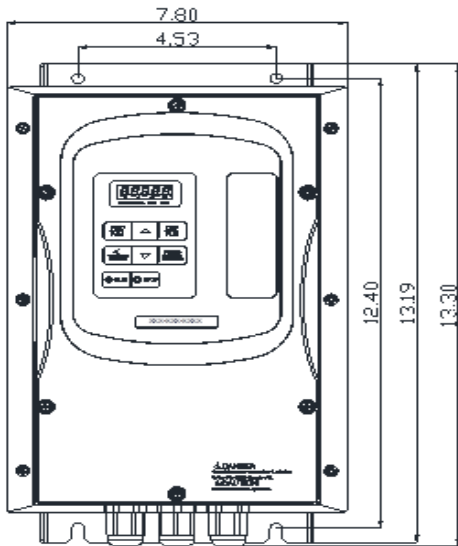

## GENERAL DATASHEET VARIABLE SPEED DRIVE

SERIES <b>E510</b>		MODEL# <b>E510-205-H3N4-U</b>		
ISSUED <b>4/18/2017</b>		ENCLOSURE/ FRAME <b>NEMA 4/4X (IP66) / Frame 2 - INDOOR USE ONLY</b>		
THREE PHASE INPUT AMPS HD (CT) <b>20.5</b>		AC INPUT VOLTAGE <b>200-240</b>	AC INPUT FREQUENCY <b>50/60</b>	AC INPUT PHASE <b>3</b>
OUTPUT HP HD (CT) <b>5</b>	OUTPUT AMPS HD (CT) <b>17.5</b>	AC OUTPUT VOLTAGE <b>0-240</b>	AC OUTPUT FREQUENCY <b>0-599</b>	AC OUTPUT PHASE <b>3</b>