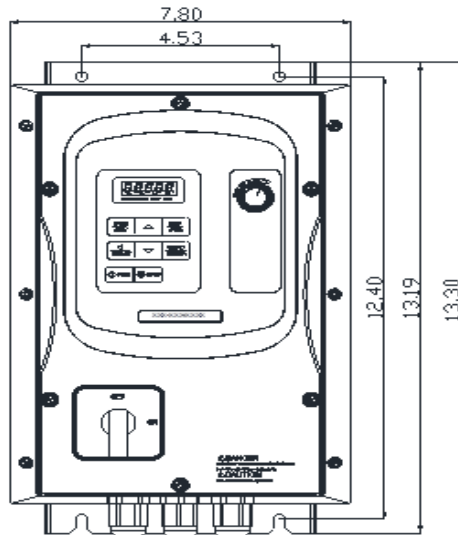

GENERAL DATASHEET VARIABLE SPEED DRIVE

SERIES E510		MODEL# E510-203-H1FN4S-U		
ISSUED 4/18/2017		ENCLOSURE/ FRAME NEMA 4/4X (IP66) / Frame 2 - INDOOR USE ONLY		
SINGLE PHASE INPUT AMPS HD (CT) 23.9		AC INPUT VOLTAGE 200-240	AC INPUT FREQUENCY 50/60	AC INPUT PHASE 1
OUTPUT HP HD (CT) 3	OUTPUT AMPS HD (CT) 10.5	AC OUTPUT VOLTAGE 0-240	AC OUTPUT FREQUENCY 0-599	AC OUTPUT PHASE 3