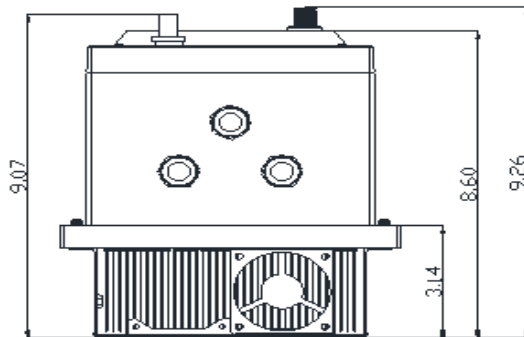

GENERAL DATASHEET VARIABLE SPEED DRIVE

SERIES E510		MODEL# E510-203-H1FN4S-U		
ISSUED 4/18/2017		ENCLOSURE/ FRAME NEMA 4/4X (IP66) / Frame 2 - INDOOR USE ONLY		
SINGLE PHASE INPUT AMPS HD (CT) 23.9		AC INPUT VOLTAGE 200-240	AC INPUT FREQUENCY 50/60	AC INPUT PHASE 1
OUTPUT HP HD (CT) 3	OUTPUT AMPS HD (CT) 10.5	AC OUTPUT VOLTAGE 0-240	AC OUTPUT FREQUENCY 0-599	AC OUTPUT PHASE 3