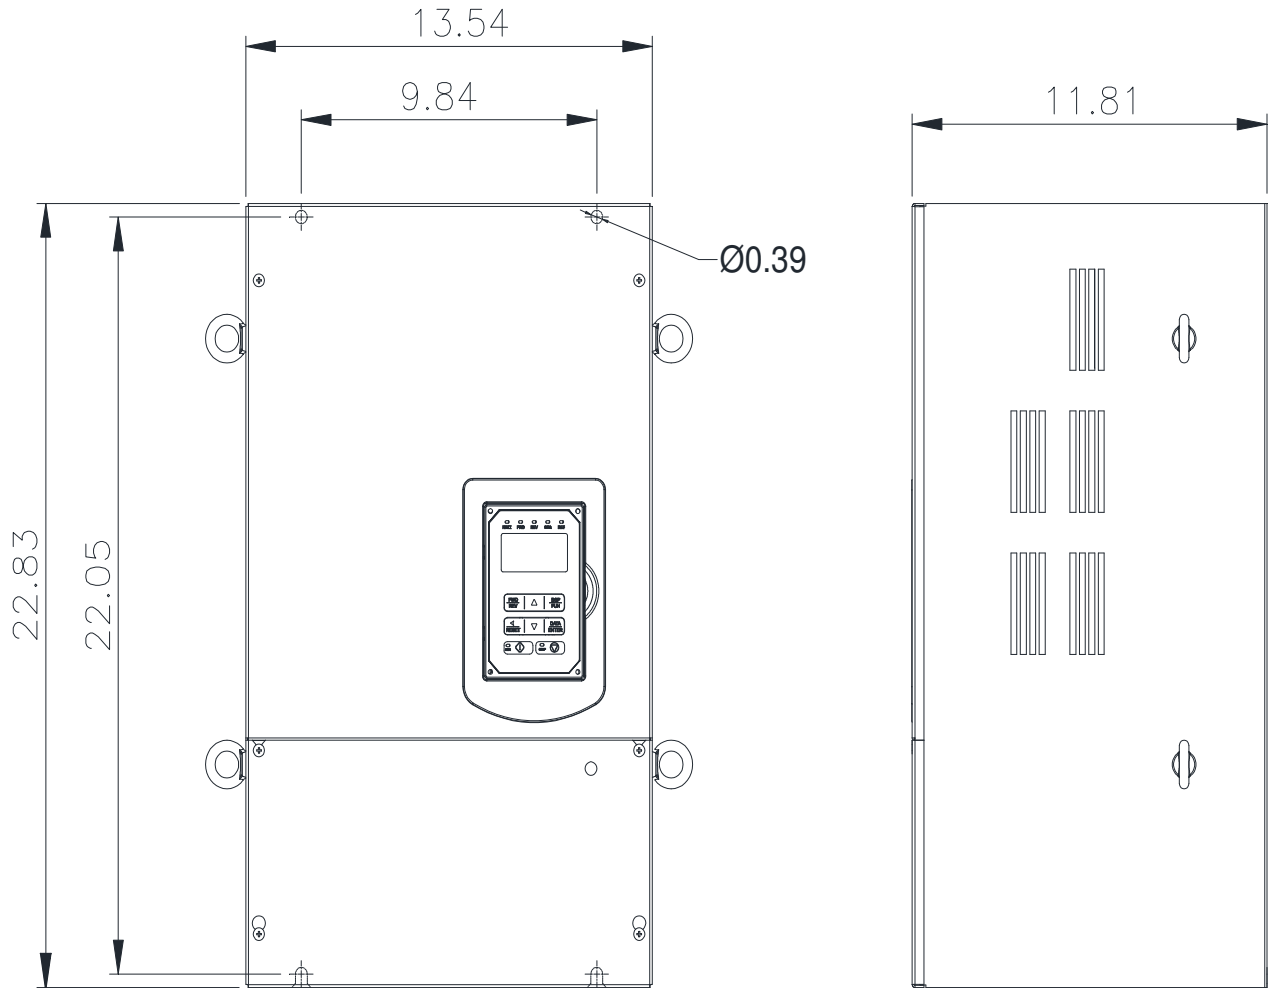

GENERAL DATASHEET VARIABLE SPEED DRIVE

Series A510				MODEL# A510-6125-C3-U		
ISSUED 9/16/2016				ENCLOSURE/ FRAME Open Chassis (IP00) / F6		
INPUT AMPS				AC INPUT VOLTAGE	AC INPUT FREQUENCY	AC INPUT PHASE
HD (CT)		ND (VT)				
109		137.5		600-690	50/60	3
OUTPUT HP				AC OUTPUT VOLTAGE	AC OUTPUT FREQUENCY	AC OUTPUT PHASE
OUTPUT AMPS						
HD (CT)		ND (VT)		0-690	0-599	3
125		150				

Approved By:	Brian Smith	Drawing No:	A510-690-125-F6	Revision: 0
--------------	-------------	-------------	-----------------	-------------