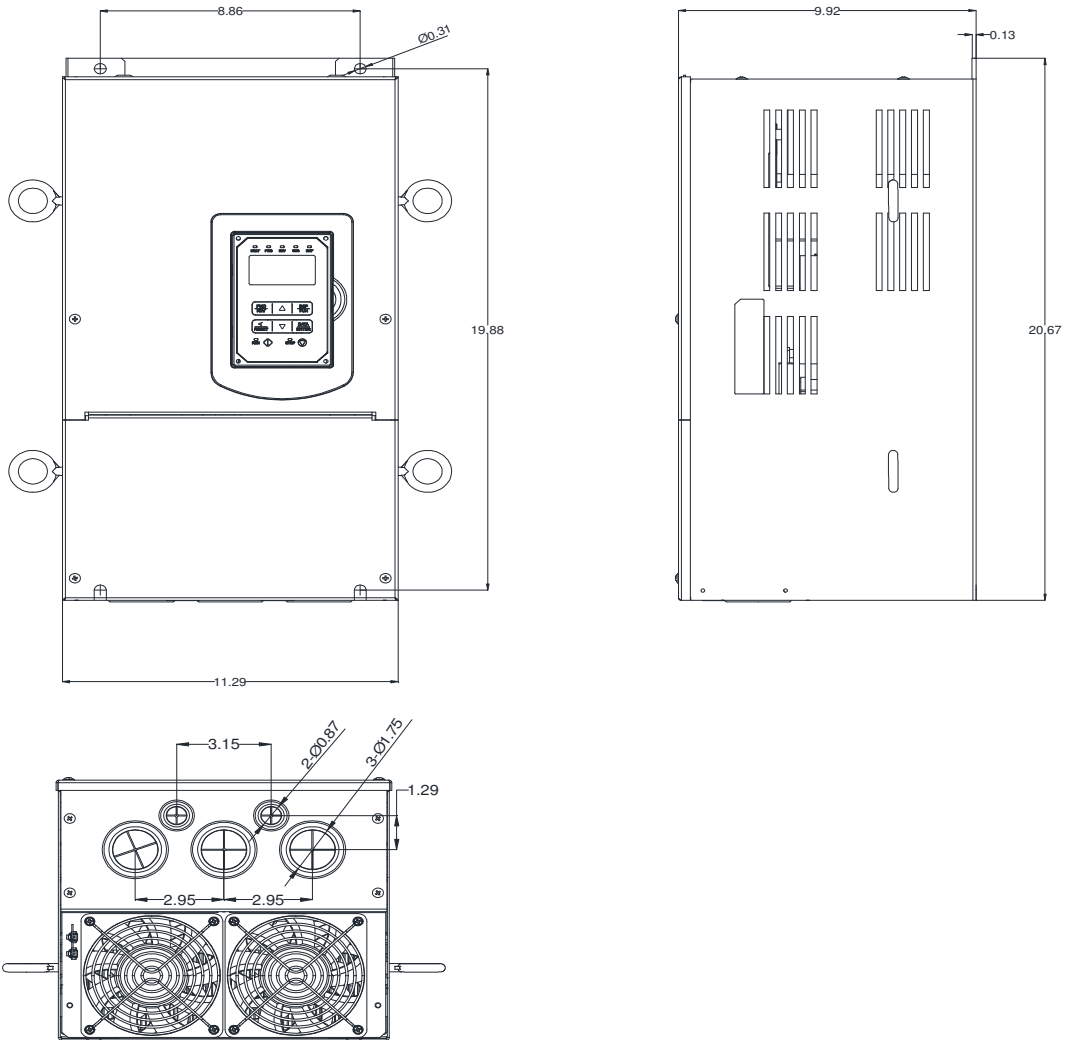

GENERAL DATASHEET VARIABLE SPEED DRIVE

Series A510				MODEL# A510-6060-C3-U		
ISSUED 9/6/2016				ENCLOSURE/ FRAME NEMA 1 (IP20) / F5		
INPUT AMPS				AC INPUT VOLTAGE	AC INPUT FREQUENCY	AC INPUT PHASE
HD (CT)		ND (VT)				
59.5		68.5		600-690	50/60	3
OUTPUT HP				AC OUTPUT VOLTAGE	AC OUTPUT FREQUENCY	AC OUTPUT PHASE
OUTPUT AMPS						
HD (CT)	ND (VT)	HD (CT)	ND (VT)	0-690	0-599	3
60	75	54	62			

Approved By:	Brian Smith	Drawing No:	A510-690-060-F5	Revision: 0
--------------	-------------	-------------	-----------------	-------------