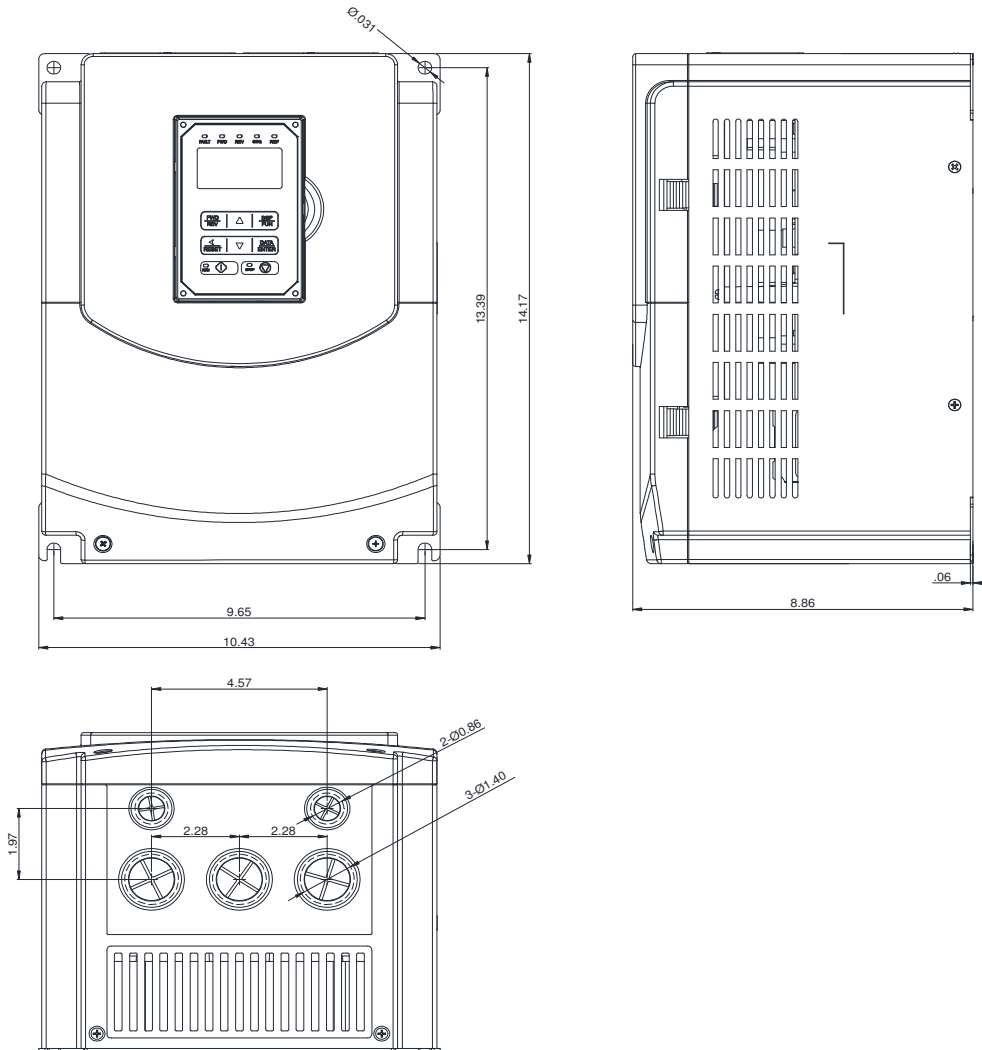

GENERAL DATASHEET VARIABLE SPEED DRIVE

Series A510				MODEL# A510-6030-C3-U	
ISSUED 9/6/2016				ENCLOSURE/ FRAME NEMA 1 (IP20) / F4	
INPUT AMPS		AC INPUT VOLTAGE	AC INPUT FREQUENCY	AC INPUT PHASE	
HD (CT)	ND (VT)				
30	37.5	600-690	50/60	3	
OUTPUT HP		AC OUTPUT VOLTAGE	AC OUTPUT FREQUENCY	AC OUTPUT PHASE	
OUTPUT AMPS					
HD (CT)	ND (VT)	HD (CT)	ND (VT)	3	
30	40	27	34		
		0-690	0-599		

Approved By:	Brian Smith	Drawing No:	A510-690-030-F4	Revision: 0
--------------	-------------	-------------	-----------------	-------------