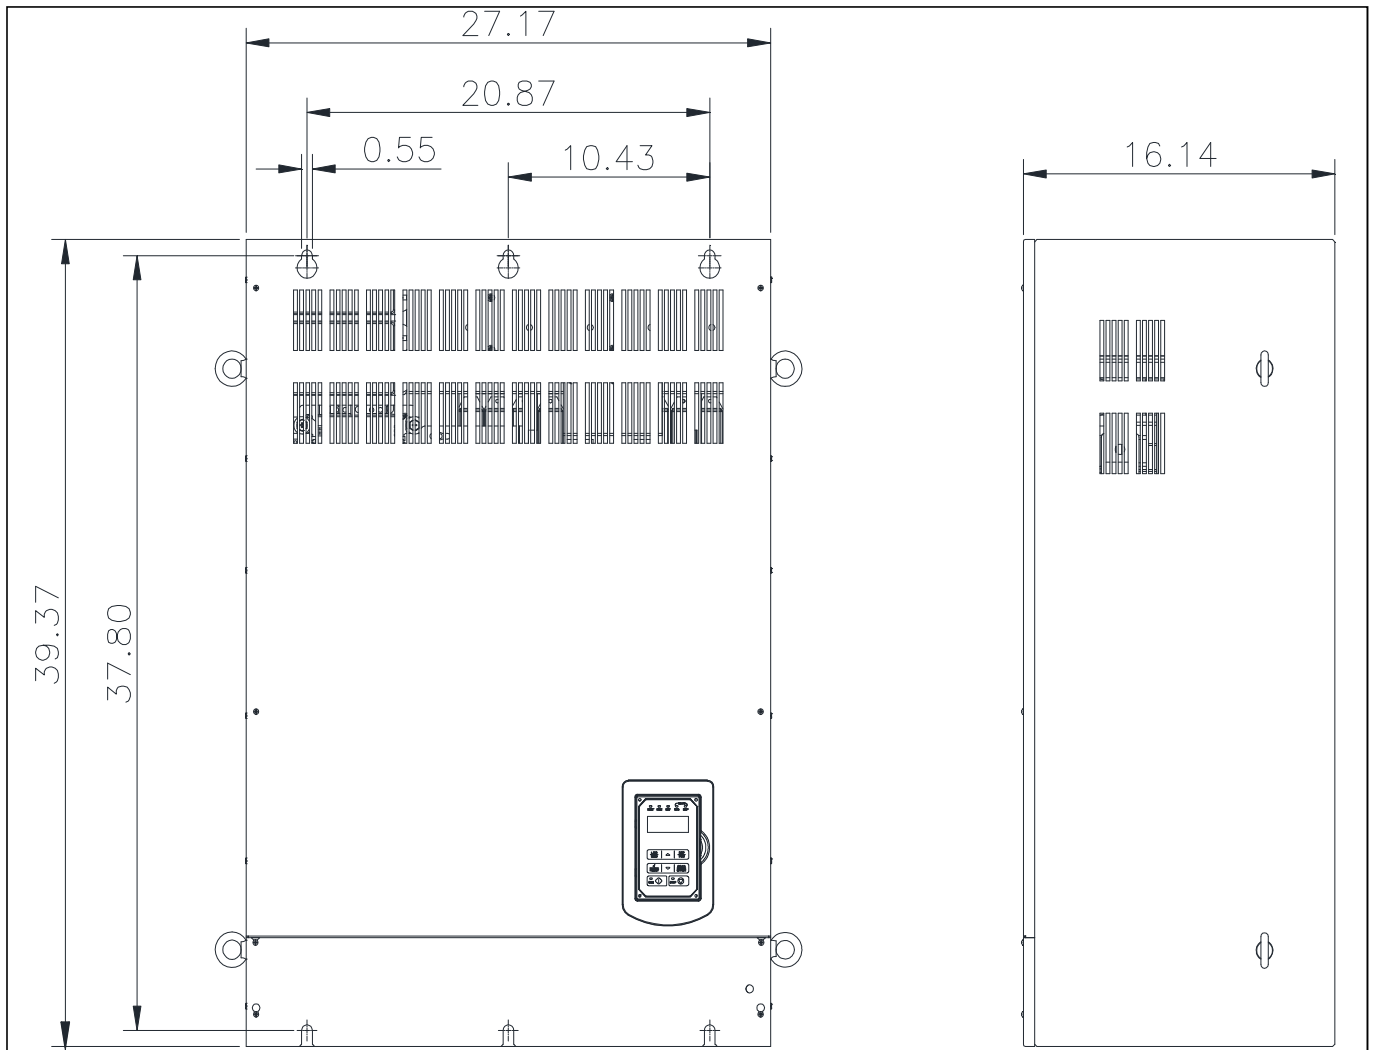

GENERAL DATASHEET VARIABLE SPEED DRIVE

Series A510				MODEL# A510-4375-C3-U	
ISSUED 4/13/2018				ENCLOSURE/ FRAME OpenChassis (IP00)/ F8	
INPUT AMPS		AC INPUT VOLTAGE 380-480	AC INPUT FREQUENCY 50/60	AC INPUT PHASE 3	
HD (CT) 575	ND (VT) 643				
OUTPUT HP		AC OUTPUT VOLTAGE 0-480	AC OUTPUT FREQUENCY 0-599	AC OUTPUT PHASE 3	
OUTPUT AMPS					
HD (CT) 350	ND (VT) 400	HD (CT) 523	ND (VT) 585		

Approved By:	Brian Smith	Drawing No:	A510-460-375-F8	Revision: 0
--------------	-------------	-------------	-----------------	-------------