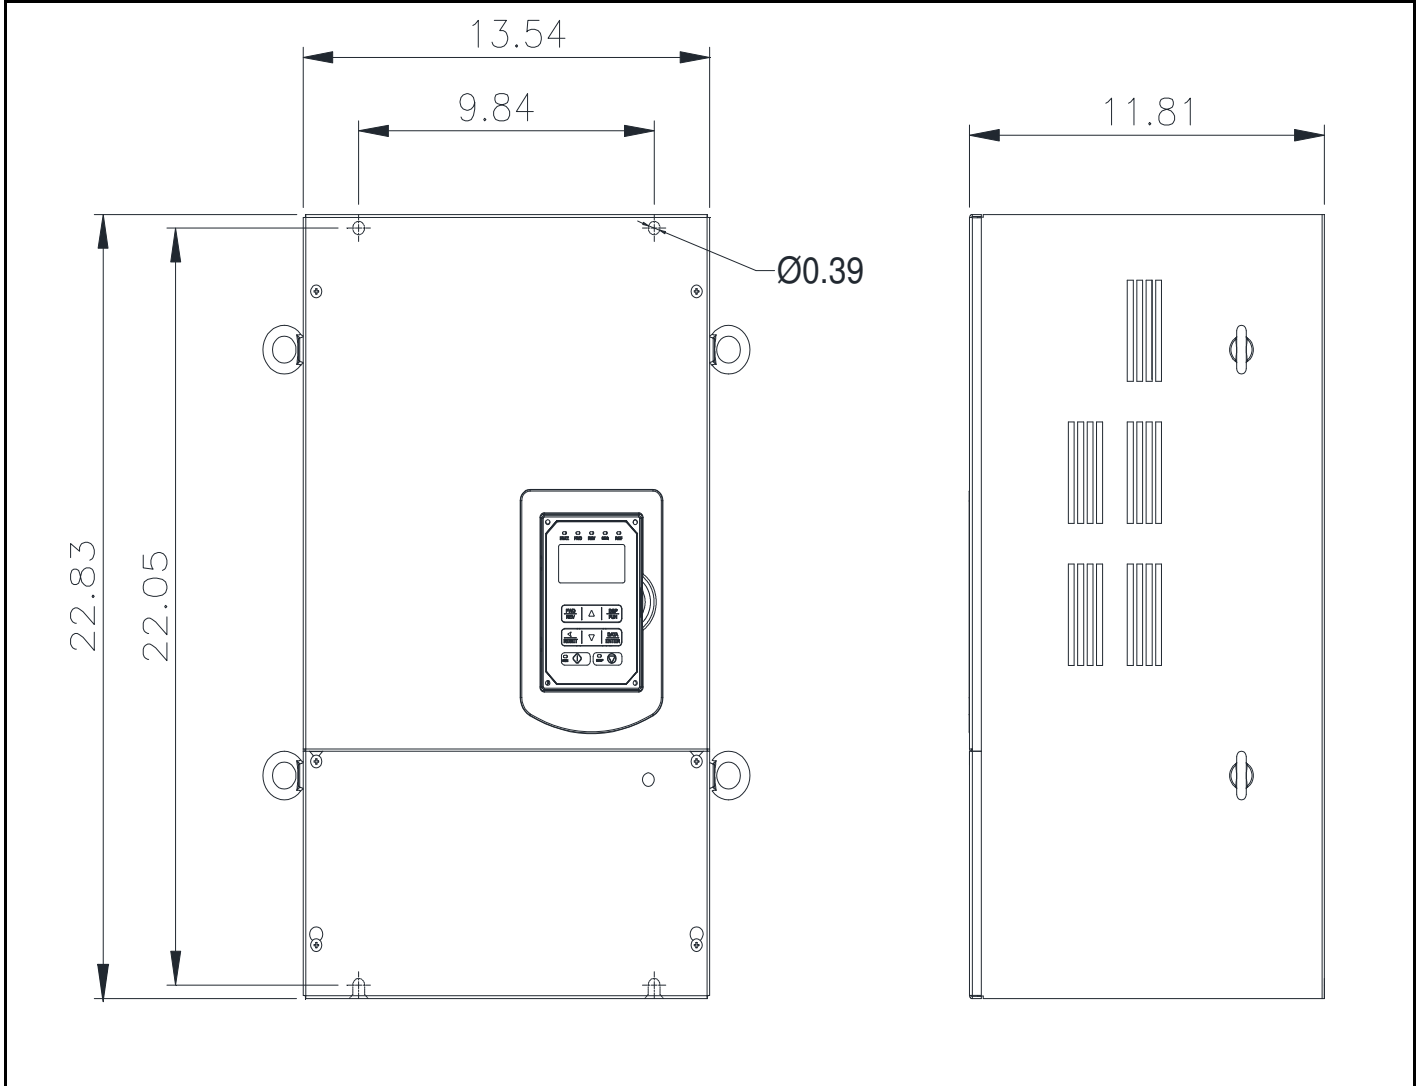

GENERAL DATASHEET VARIABLE SPEED DRIVE

Series A510				MODEL# A510-4100-C3-U		
ISSUED 8/31/2016				ENCLOSURE/ FRAME OpenChassis (IP00)/ F6		
INPUT AMPS				AC INPUT VOLTAGE	AC INPUT FREQUENCY	AC INPUT PHASE
HD (CT)		ND (VT)				
159		181		380-480	50/60	3
OUTPUT HP				AC OUTPUT VOLTAGE	AC OUTPUT FREQUENCY	AC OUTPUT PHASE
HD (CT)		ND (VT)				
100		125		0-480	0-599	3

Approved By:	Brian Smith	Drawing No:	A510-460-100-F6	Revision: 0
--------------	-------------	-------------	-----------------	-------------