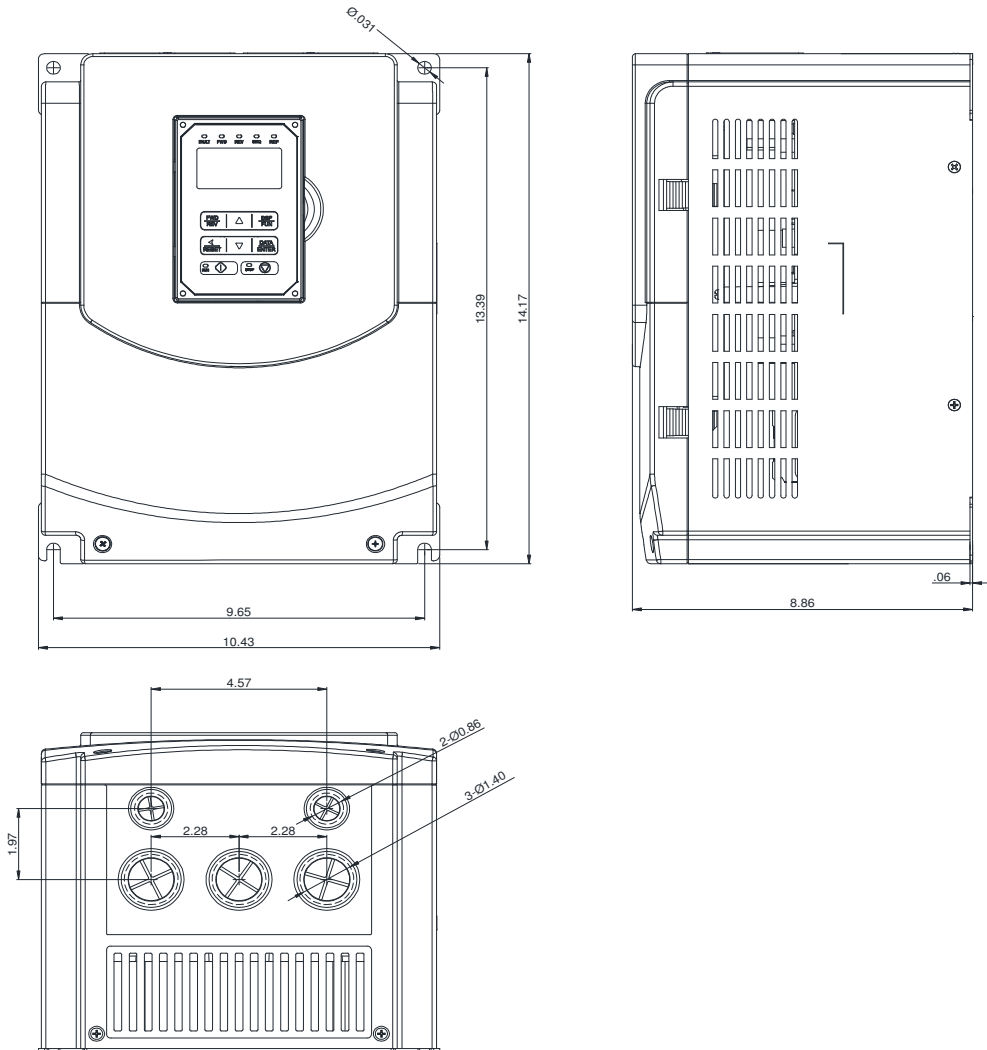

GENERAL DATASHEET VARIABLE SPEED DRIVE

Series A510				MODEL# A510-4030-C3-U	
ISSUED 9/16/2016				ENCLOSURE/ FRAME NEMA 1 (IP20) / F4	
INPUT AMPS		AC INPUT VOLTAGE	AC INPUT FREQUENCY	AC INPUT PHASE	
HD (CT)	ND (VT)				
48.9	63	380-480	50/60	3	
OUTPUT HP		AC OUTPUT VOLTAGE	AC OUTPUT FREQUENCY	AC OUTPUT PHASE	
OUTPUT AMPS					
HD (CT)	ND (VT)	HD (CT)	ND (VT)	3	
30	40	45	58		
		0-480	0-599		

Approved By:	Brian Smith	Drawing No:	A510-460-030-F4	Revision: 0
--------------	-------------	-------------	-----------------	-------------