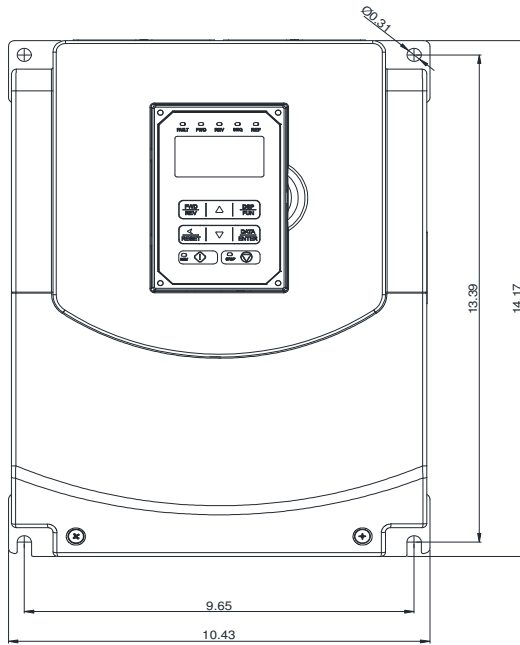

GENERAL DATASHEET VARIABLE SPEED DRIVE

SERIES		MODEL#		
F510		F510-4040-C3-UE		
ISSUED		ENCLOSURE/ FRAME		
12/31/2019		NEMA 1 (IP20) / F4		
INPUT AMPS		AC INPUT VOLTAGE	AC INPUT FREQUENCY	AC INPUT PHASE
ND (VT)				
63		380-480	50/60	3
OUTPUT HP	OUTPUT AMPS	AC OUTPUT VOLTAGE	AC OUTPUT FREQUENCY	AC OUTPUT PHASE
ND (VT)	ND (VT)			
40	58	0-480	0-400	3

Approved By:	Brian Smith	Drawing No:	F510-460-040-F4	Revision: 1
--------------	-------------	-------------	-----------------	-------------