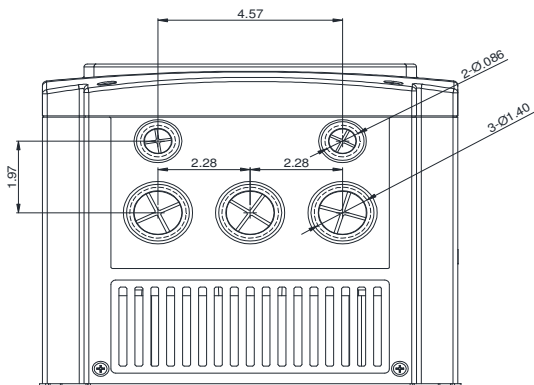

GENERAL DATASHEET VARIABLE SPEED DRIVE

SERIES		MODEL#		
F510		F510-4040-C3-UE		
ISSUED		ENCLOSURE/ FRAME		
12/31/2019		NEMA 1 (IP20) / F4		
INPUT AMPS		AC INPUT VOLTAGE	AC INPUT FREQUENCY	AC INPUT PHASE
ND (VT)				
63		380-480	50/60	3
OUTPUT HP	OUTPUT AMPS	AC OUTPUT VOLTAGE	AC OUTPUT FREQUENCY	AC OUTPUT PHASE
ND (VT)	ND (VT)			
40	58	0-480	0-400	3