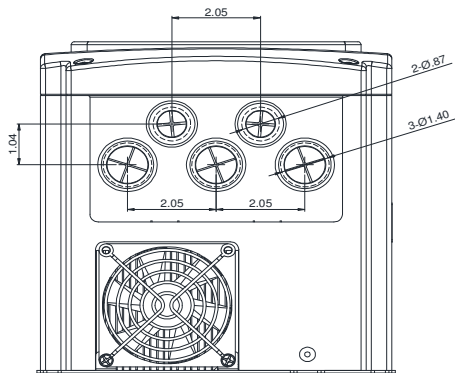

GENERAL DATASHEET VARIABLE SPEED DRIVE

SERIES		MODEL#		
F510		F510-4020-C3-UE		
ISSUED		ENCLOSURE/ FRAME		
12/31/2019		NEMA 1 (IP20) / F3		
INPUT AMPS		AC INPUT VOLTAGE	AC INPUT FREQUENCY	AC INPUT PHASE
ND (VT)				
32.3		380-480	50/60	3
OUTPUT HP	OUTPUT AMPS	AC OUTPUT VOLTAGE	AC OUTPUT FREQUENCY	AC OUTPUT PHASE
ND (VT)	ND (VT)			
20	31	0-480	0-400	3