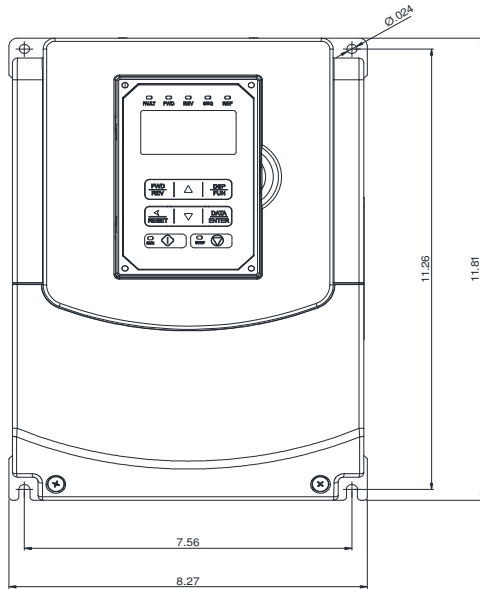

GENERAL DATASHEET VARIABLE SPEED DRIVE

SERIES		MODEL#		
F510		F510-4020-C3-UE		
ISSUED		ENCLOSURE/ FRAME		
12/31/2019		NEMA 1 (IP20) / F3		
INPUT AMPS		AC INPUT VOLTAGE	AC INPUT FREQUENCY	AC INPUT PHASE
ND (VT)				
32.3		380-480	50/60	3
OUTPUT HP	OUTPUT AMPS	AC OUTPUT VOLTAGE	AC OUTPUT FREQUENCY	AC OUTPUT PHASE
ND (VT)	ND (VT)			
20	31	0-480	0-400	3

Approved By:	Brian Smith	Drawing No:	F510-460-020-F3	Revision: 1
--------------	-------------	-------------	-----------------	-------------