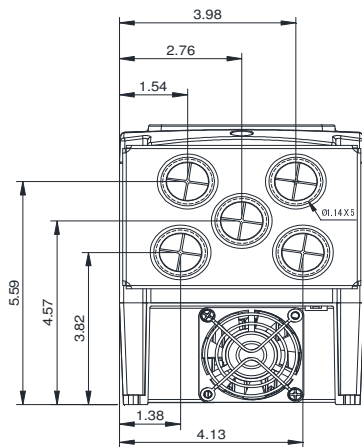

GENERAL DATASHEET VARIABLE SPEED DRIVE

SERIES		MODEL#		
F510		F510-4005-C3-U		
ISSUED		ENCLOSURE/ FRAME		
8/26/2016		NEMA 1 (IP20) / F2		
INPUT AMPS		AC INPUT VOLTAGE	AC INPUT FREQUENCY	AC INPUT PHASE
ND (VT)				
9.6		380-480	50/60	3
OUTPUT HP	OUTPUT AMPS	AC OUTPUT VOLTAGE	AC OUTPUT FREQUENCY	AC OUTPUT PHASE
ND (VT)	ND (VT)			
5	9.2	0-480	0-400	3