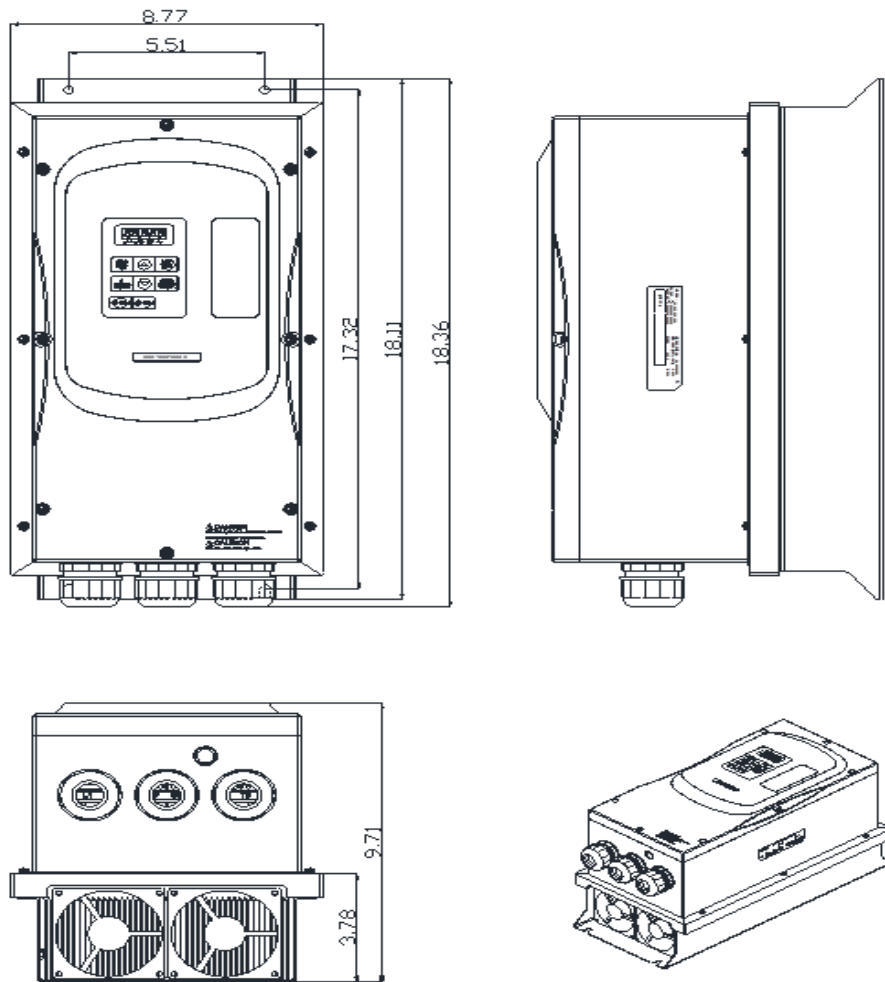

GENERAL DATASHEET VARIABLE SPEED DRIVE

SERIES E510		MODEL# E510-410-H3N4-U		
ISSUED 4/18/2017		ENCLOSURE/ FRAME NEMA 4/4X (IP66) / Frame 3 - INDOOR USE ONLY		
THREE PHASE INPUT AMPS HD (CT) 23		AC INPUT VOLTAGE 380-480	AC INPUT FREQUENCY 50/60	AC INPUT PHASE 3
OUTPUT HP HD (CT) 10	OUTPUT AMPS HD (CT) 17.5	AC OUTPUT VOLTAGE 0-480	AC OUTPUT FREQUENCY 0-599	AC OUTPUT PHASE 3