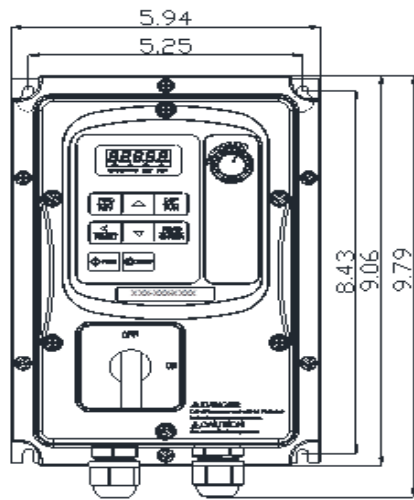

GENERAL DATASHEET VARIABLE SPEED DRIVE

| | | | | |
|-------------------------|-------------|---|---------------------|-----------------|
| SERIES | | MODEL# | | |
| E510 | | E510-201-H1FN4S-U | | |
| ISSUED | | ENCLOSURE/ FRAME | | |
| 4/12/2017 | | NEMA 4/4X (IP66) / Frame 1 - INDOOR USE ONLY | | |
| SINGLE PHASE INPUT AMPS | | AC INPUT VOLTAGE | AC INPUT FREQUENCY | AC INPUT PHASE |
| HD (CT) | | | | |
| 12 | | 200-240 | 50/60 | 1 |
| OUTPUT HP | OUTPUT AMPS | AC OUTPUT VOLTAGE | AC OUTPUT FREQUENCY | AC OUTPUT PHASE |
| HD (CT) | HD (CT) | | | |
| 1 | 4.5 | 0-240 | 0-599 | 3 |