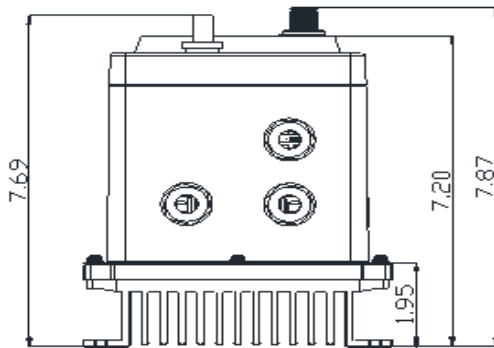

GENERAL DATASHEET VARIABLE SPEED DRIVE

| | | | | |
|-------------------------|-------------|---|---------------------|-----------------|
| SERIES | | MODEL# | | |
| E510 | | E510-201-H1FN4S-U | | |
| ISSUED | | ENCLOSURE/ FRAME | | |
| 4/12/2017 | | NEMA 4/4X (IP66) / Frame 1 - INDOOR USE ONLY | | |
| SINGLE PHASE INPUT AMPS | | AC INPUT VOLTAGE | AC INPUT FREQUENCY | AC INPUT PHASE |
| HD (CT) | | | | |
| 12 | | 200-240 | 50/60 | 1 |
| OUTPUT HP | OUTPUT AMPS | AC OUTPUT VOLTAGE | AC OUTPUT FREQUENCY | AC OUTPUT PHASE |
| HD (CT) | HD (CT) | | | |
| 1 | 4.5 | 0-240 | 0-599 | 3 |