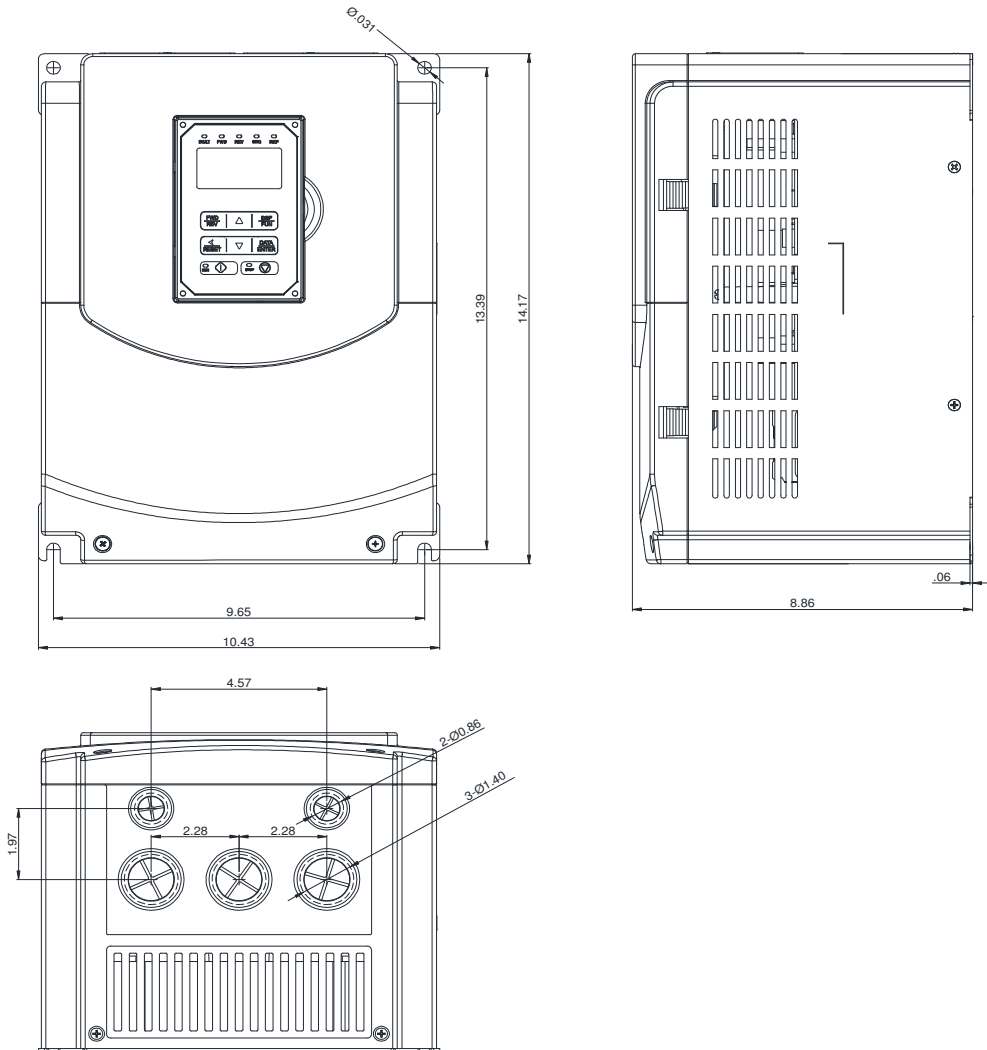

## GENERAL DATASHEET VARIABLE SPEED DRIVE

Series <b>A510</b>				MODEL# <b>A510-4025-C3-UE</b>		
ISSUED <b>12/30/2019</b>				ENCLOSURE/ FRAME <b>NEMA 1 (IP20) / F4</b>		
INPUT AMPS				AC INPUT VOLTAGE	AC INPUT FREQUENCY	AC INPUT PHASE
HD (CT) <b>42.4</b>		ND (VT) <b>47.8</b>				
OUTPUT HP				AC OUTPUT VOLTAGE	AC OUTPUT FREQUENCY	AC OUTPUT PHASE
HD (CT) <b>25</b>		ND (VT) <b>30</b>				
OUTPUT AMPS				AC OUTPUT VOLTAGE	AC OUTPUT FREQUENCY	AC OUTPUT PHASE
HD (CT) <b>39</b>		ND (VT) <b>44</b>				
				<b>380-480</b>	<b>50/60</b>	<b>3</b>
				<b>0-480</b>	<b>0-599</b>	<b>3</b>

Approved By:	Brian Smith	Drawing No:	A510-460-025-F4	Revision: 1
--------------	-------------	-------------	-----------------	-------------