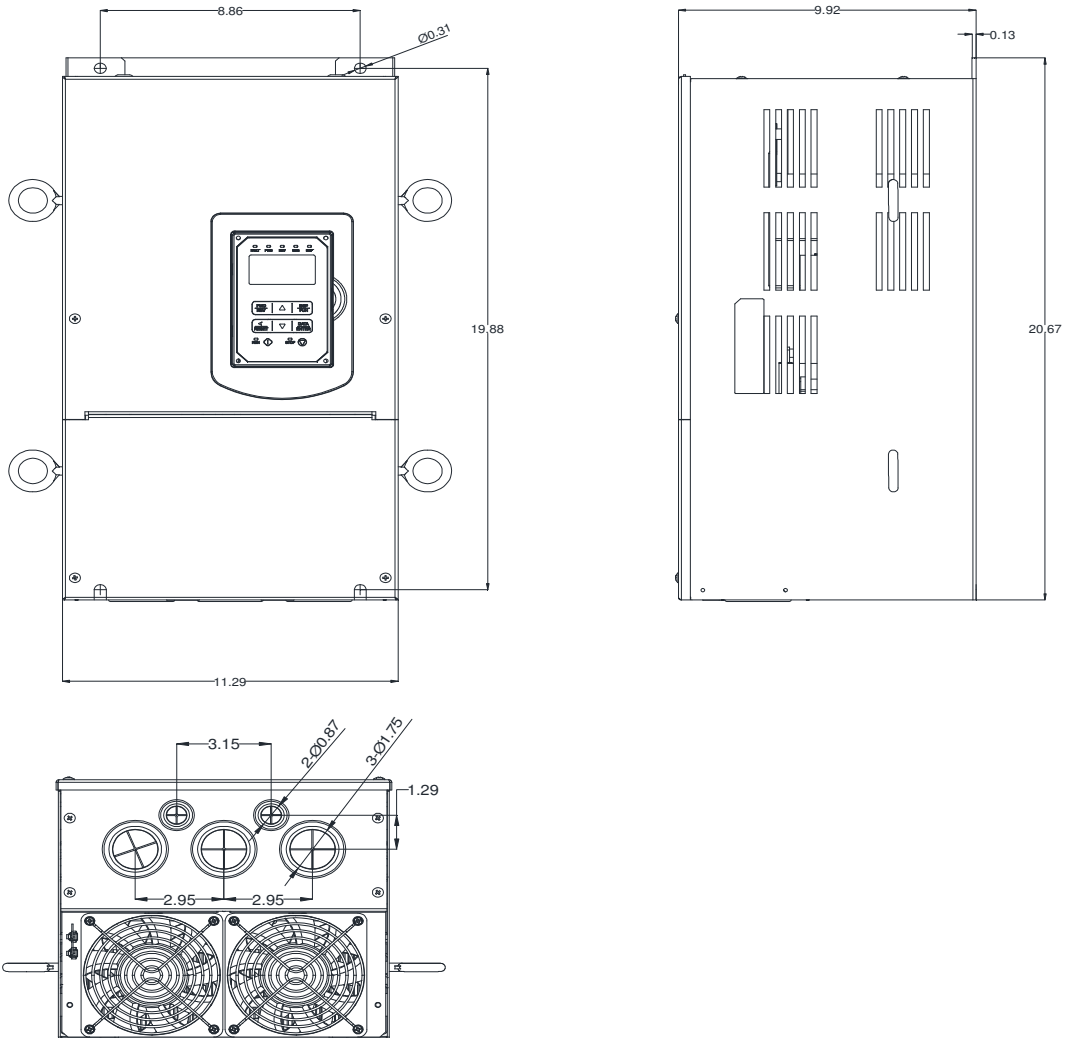

## GENERAL DATASHEET VARIABLE SPEED DRIVE

Series <b>A510</b>				MODEL# <b>A510-4040-C3-U</b>		
ISSUED <b>8/31/2016</b>				ENCLOSURE/ FRAME <b>NEMA 1 (IP20) / F5</b>		
INPUT AMPS				AC INPUT VOLTAGE	AC INPUT FREQUENCY	AC INPUT PHASE
HD (CT) <b>65.2</b>		ND (VT) <b>78.3</b>				
OUTPUT HP				AC OUTPUT VOLTAGE	AC OUTPUT FREQUENCY	AC OUTPUT PHASE
HD (CT) <b>40</b>		ND (VT) <b>50</b>				
OUTPUT AMPS				AC OUTPUT VOLTAGE	AC OUTPUT FREQUENCY	AC OUTPUT PHASE
HD (CT) <b>60</b>		ND (VT) <b>73</b>				
				<b>380-480</b>	<b>50/60</b>	<b>3</b>
				<b>0-480</b>	<b>0-599</b>	<b>3</b>

Approved By:	Brian Smith	Drawing No:	A510-460-040-F5	Revision: 0
--------------	-------------	-------------	-----------------	-------------