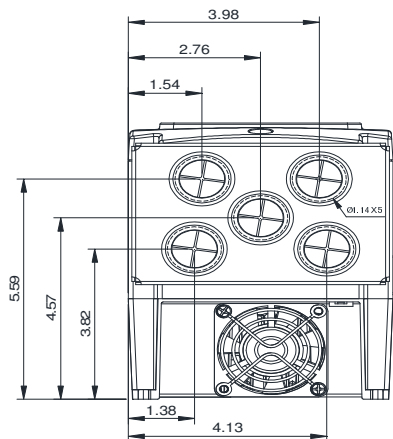

GENERAL DATASHEET VARIABLE SPEED DRIVE

Series A510				MODEL# A510-4020-C3-U	
ISSUED 8/31/2016				ENCLOSURE/ FRAME NEMA 1 (IP20) / F3	
INPUT AMPS		AC INPUT VOLTAGE 380-480	AC INPUT FREQUENCY 50/60	AC INPUT PHASE 3	
HD (CT) 33.7	ND (VT) 41.3				
OUTPUT HP		AC OUTPUT VOLTAGE 0-480	AC OUTPUT FREQUENCY 0-599	AC OUTPUT PHASE 3	
OUTPUT AMPS					
HD (CT) 20	ND (VT) 25	HD (CT) 31	ND (VT) 38		

Approved By:	Brian Smith	Drawing No:	A510-460-020-F3	Revision: 0
--------------	-------------	-------------	-----------------	-------------