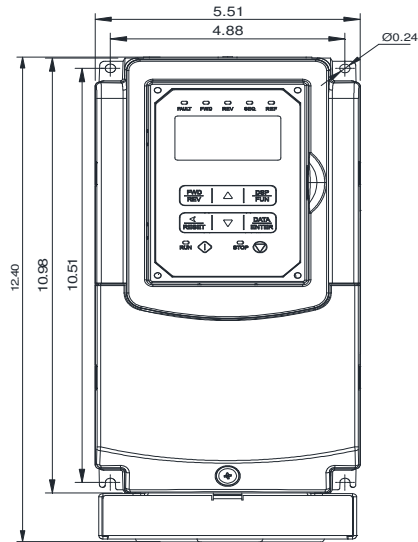

GENERAL DATASHEET VARIABLE SPEED DRIVE

Series A510				MODEL# A510-4020-C3-U	
ISSUED 8/31/2016				ENCLOSURE/ FRAME NEMA 1 (IP20) / F3	
INPUT AMPS		AC INPUT VOLTAGE 380-480	AC INPUT FREQUENCY 50/60	AC INPUT PHASE 3	
HD (CT) 33.7	ND (VT) 41.3				
OUTPUT HP		AC OUTPUT VOLTAGE 0-480	AC OUTPUT FREQUENCY 0-599	AC OUTPUT PHASE 3	
OUTPUT AMPS					
HD (CT) 20	ND (VT) 25	HD (CT) 31	ND (VT) 38		

Approved By:	Brian Smith	Drawing No:	A510-460-020-F3	Revision: 0
--------------	-------------	-------------	-----------------	-------------