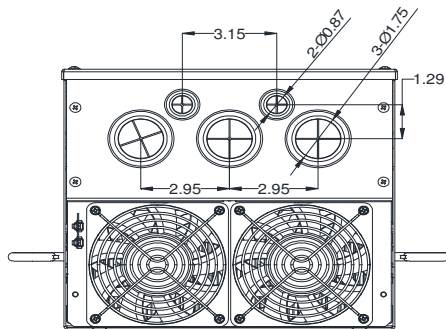

GENERAL DATASHEET VARIABLE SPEED DRIVE

Series A510				MODEL# A510-2030-C3-U		
ISSUED 8/30/2016				ENCLOSURE/ FRAME NEMA 1 (IP20) / F5		
INPUT AMPS				AC INPUT VOLTAGE	AC INPUT FREQUENCY	AC INPUT PHASE
HD (CT)		ND (VT)				
92.4		119.6		200-240	50/60	3
OUTPUT HP				AC OUTPUT VOLTAGE	AC OUTPUT FREQUENCY	AC OUTPUT PHASE
OUTPUT AMPS						
HD (CT)	ND (VT)	HD (CT)	ND (VT)	0-240	0-599	3
30	40	85	110			

Approved By:	Brian Smith	Drawing No:	A510-230-030-F5	Revision: 0
--------------	-------------	-------------	-----------------	-------------