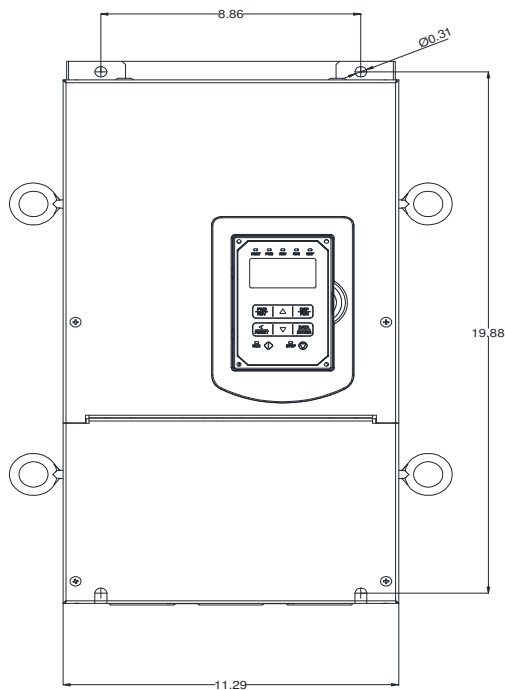

GENERAL DATASHEET VARIABLE SPEED DRIVE

Series A510				MODEL# A510-2030-C3-U		
ISSUED 8/30/2016				ENCLOSURE/ FRAME NEMA 1 (IP20) / F5		
INPUT AMPS				AC INPUT VOLTAGE	AC INPUT FREQUENCY	AC INPUT PHASE
HD (CT)		ND (VT)				
92.4		119.6		200-240	50/60	3
OUTPUT HP				AC OUTPUT VOLTAGE	AC OUTPUT FREQUENCY	AC OUTPUT PHASE
OUTPUT AMPS						
HD (CT)	ND (VT)	HD (CT)	ND (VT)	0-240	0-599	3
30	40	85	110			

Approved By:	Brian Smith	Drawing No:	A510-230-030-F5	Revision: 0
--------------	-------------	-------------	-----------------	-------------