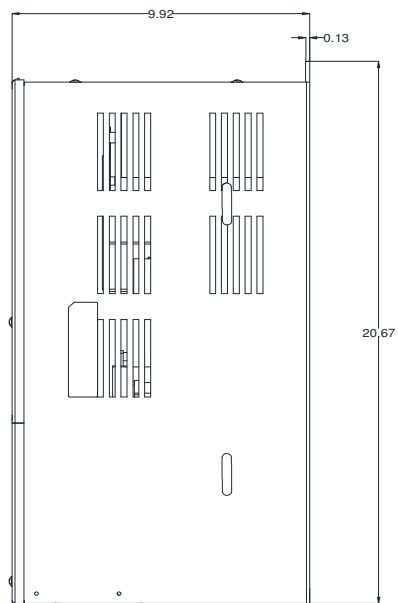

GENERAL DATASHEET VARIABLE SPEED DRIVE

Series A510				MODEL# A510-2030-C3-U		
ISSUED 8/30/2016				ENCLOSURE/ FRAME NEMA 1 (IP20) / F5		
INPUT AMPS				AC INPUT VOLTAGE	AC INPUT FREQUENCY	AC INPUT PHASE
HD (CT)		ND (VT)				
92.4		119.6		200-240	50/60	3
OUTPUT HP				AC OUTPUT VOLTAGE	AC OUTPUT FREQUENCY	AC OUTPUT PHASE
OUTPUT AMPS						
HD (CT)	ND (VT)	HD (CT)	ND (VT)	0-240	0-599	3
30	40	85	110			

Approved By:	Brian Smith	Drawing No:	A510-230-030-F5	Revision: 0
--------------	-------------	-------------	-----------------	-------------