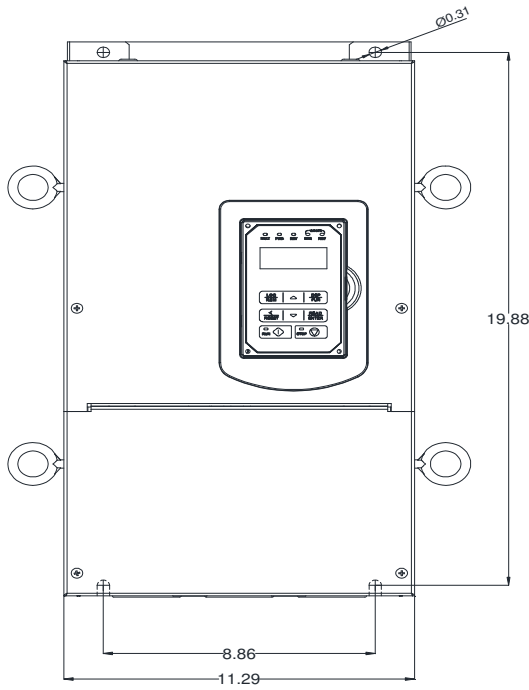

GENERAL DATASHEET VARIABLE SPEED DRIVE

SERIES		MODEL#		
F510		F510-4075-C3-U		
ISSUED		ENCLOSURE/ FRAME		
6/12/2017		NEMA 1 (IP20) / F5		
INPUT AMPS		AC INPUT VOLTAGE	AC INPUT FREQUENCY	AC INPUT PHASE
ND (VT)				
112		380-480	50/60	3
OUTPUT HP	OUTPUT AMPS	AC OUTPUT VOLTAGE	AC OUTPUT FREQUENCY	AC OUTPUT PHASE
ND (VT)	ND (VT)			
75	103	0-480	0-400	3

Approved By:	Brian Smith	Drawing No:	F510-460-075-F5	Revision: 0
--------------	-------------	-------------	-----------------	-------------