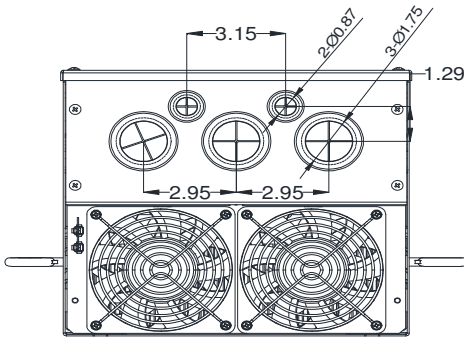

GENERAL DATASHEET VARIABLE SPEED DRIVE

SERIES		MODEL#		
F510		F510-4075-C3-U		
ISSUED		ENCLOSURE/ FRAME		
6/12/2017		NEMA 1 (IP20) / F5		
INPUT AMPS		AC INPUT VOLTAGE	AC INPUT FREQUENCY	AC INPUT PHASE
ND (VT)				
112		380-480	50/60	3
OUTPUT HP	OUTPUT AMPS	AC OUTPUT VOLTAGE	AC OUTPUT FREQUENCY	AC OUTPUT PHASE
ND (VT)	ND (VT)			
75	103	0-480	0-400	3

Approved By:	Brian Smith	Drawing No:	F510-460-075-F5	Revision: 0
--------------	-------------	-------------	-----------------	-------------