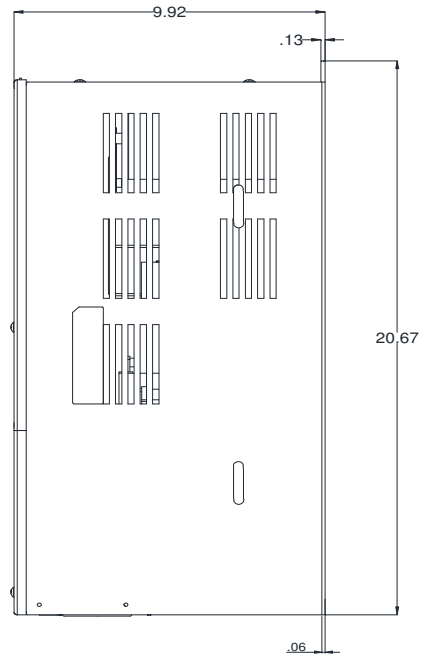

GENERAL DATASHEET VARIABLE SPEED DRIVE

SERIES		MODEL#		
F510		F510-4075-C3-U		
ISSUED		ENCLOSURE/ FRAME		
6/12/2017		NEMA 1 (IP20) / F5		
INPUT AMPS		AC INPUT VOLTAGE	AC INPUT FREQUENCY	AC INPUT PHASE
ND (VT)				
112		380-480	50/60	3
OUTPUT HP	OUTPUT AMPS	AC OUTPUT VOLTAGE	AC OUTPUT FREQUENCY	AC OUTPUT PHASE
ND (VT)	ND (VT)			
75	103	0-480	0-400	3

Approved By:	Brian Smith	Drawing No:	F510-460-075-F5	Revision: 0
--------------	-------------	-------------	-----------------	-------------