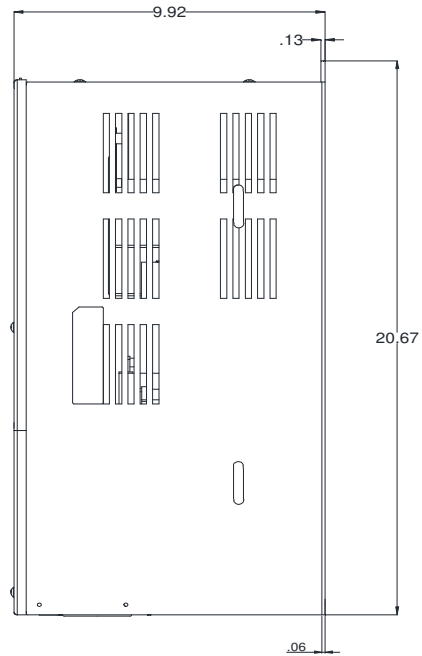

GENERAL DATASHEET VARIABLE SPEED DRIVE

SERIES		MODEL#		
F510		F510-4050-C3-U		
ISSUED		ENCLOSURE/ FRAME		
8/26/2016		NEMA 1 (IP20) / F5		
INPUT AMPS		AC INPUT VOLTAGE	AC INPUT FREQUENCY	AC INPUT PHASE
ND (VT)				
75		380-480	50/60	3
OUTPUT HP	OUTPUT AMPS	AC OUTPUT VOLTAGE	AC OUTPUT FREQUENCY	AC OUTPUT PHASE
ND (VT)	ND (VT)			
50	72	0-480	0-400	3

Approved By:	Brian Smith	Drawing No:	F510-460-050-F5	Revision: 0
--------------	-------------	-------------	-----------------	-------------