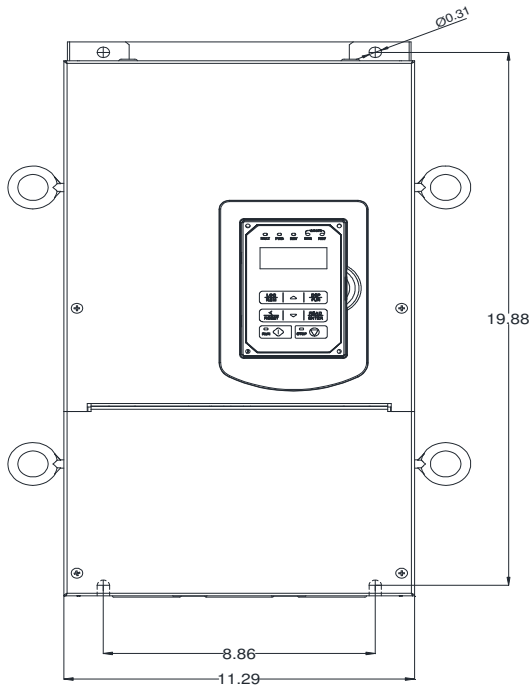

GENERAL DATASHEET VARIABLE SPEED DRIVE

SERIES		MODEL#		
F510		F510-4050-C3-U		
ISSUED		ENCLOSURE/ FRAME		
8/26/2016		NEMA 1 (IP20) / F5		
INPUT AMPS		AC INPUT VOLTAGE	AC INPUT FREQUENCY	AC INPUT PHASE
ND (VT)				
75		380-480	50/60	3
OUTPUT HP	OUTPUT AMPS	AC OUTPUT VOLTAGE	AC OUTPUT FREQUENCY	AC OUTPUT PHASE
ND (VT)	ND (VT)			
50	72	0-480	0-400	3

Approved By:	Brian Smith	Drawing No:	F510-460-050-F5	Revision: 0
--------------	-------------	-------------	-----------------	-------------