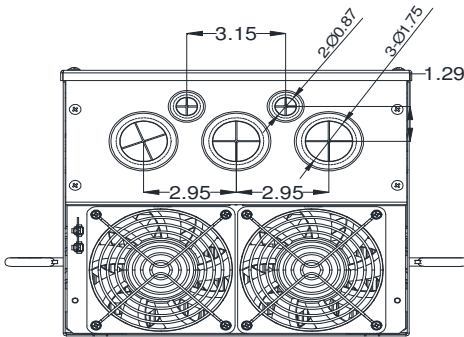

GENERAL DATASHEET VARIABLE SPEED DRIVE

SERIES		MODEL#		
F510		F510-4050-C3-U		
ISSUED		ENCLOSURE/ FRAME		
8/26/2016		NEMA 1 (IP20) / F5		
INPUT AMPS		AC INPUT VOLTAGE	AC INPUT FREQUENCY	AC INPUT PHASE
ND (VT)				
75		380-480	50/60	3
OUTPUT HP	OUTPUT AMPS	AC OUTPUT VOLTAGE	AC OUTPUT FREQUENCY	AC OUTPUT PHASE
ND (VT)	ND (VT)			
50	72	0-480	0-400	3

Approved By:	Brian Smith	Drawing No:	F510-460-050-F5	Revision: 0
--------------	-------------	-------------	-----------------	-------------