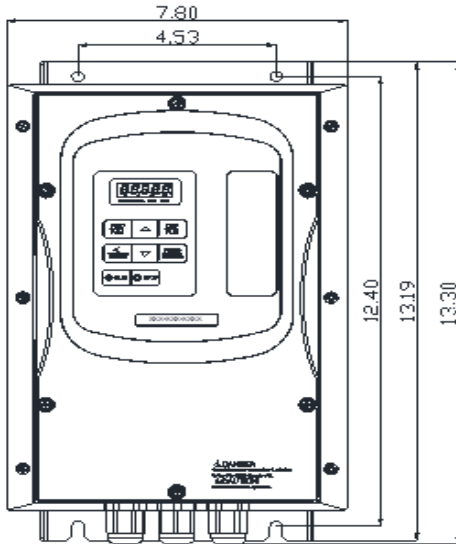

GENERAL DATASHEET VARIABLE SPEED DRIVE

SERIES E510		MODEL# E510-405-H3N4-U		
ISSUED 4/18/2017		ENCLOSURE/ FRAME NEMA 4/4X (IP66) / Frame 2 - INDOOR USE ONLY		
THREE PHASE INPUT AMPS HD (CT) 11.6		AC INPUT VOLTAGE 380-480	AC INPUT FREQUENCY 50/60	AC INPUT PHASE 3
OUTPUT HP HD (CT) 5	OUTPUT AMPS HD (CT) 8.8	AC OUTPUT VOLTAGE 0-480	AC OUTPUT FREQUENCY 0-599	AC OUTPUT PHASE 3