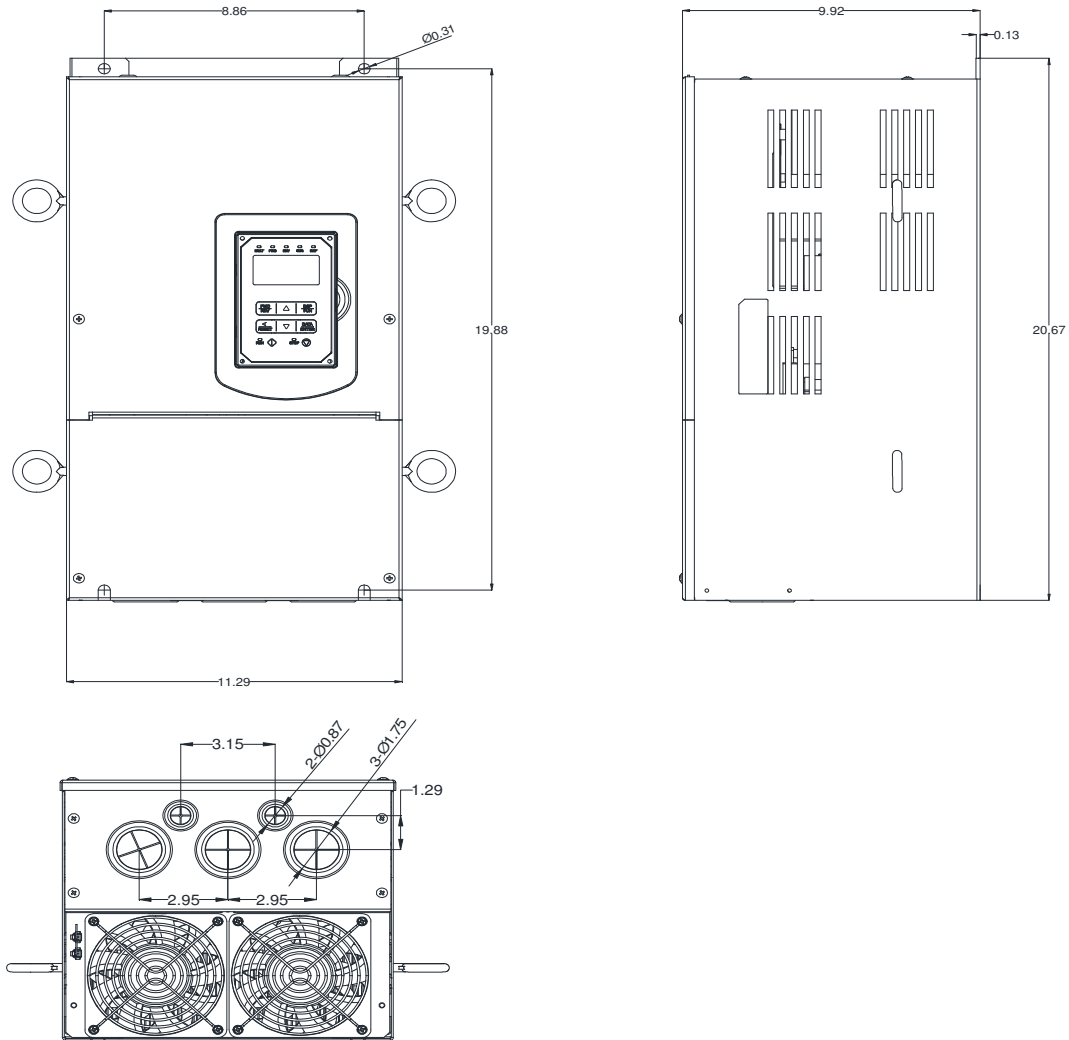

## GENERAL DATASHEET VARIABLE SPEED DRIVE

Series <b>A510</b>				MODEL# <b>A510-6050-C3-UE</b>		
ISSUED <b>12/30/2019</b>				ENCLOSURE/ FRAME <b>NEMA 1 (IP20) / F5</b>		
INPUT AMPS				AC INPUT VOLTAGE	AC INPUT FREQUENCY	AC INPUT PHASE
HD (CT)		ND (VT)				
<b>46.5</b>		<b>57.5</b>		<b>600-690</b>	<b>50/60</b>	<b>3</b>
OUTPUT HP				AC OUTPUT VOLTAGE	AC OUTPUT FREQUENCY	AC OUTPUT PHASE
HD (CT)		ND (VT)				
<b>50</b>		<b>60</b>		<b>0-690</b>	<b>0-599</b>	<b>3</b>

Approved By:	Brian Smith	Drawing No:	A510-690-050-F5	Revision: 1
--------------	-------------	-------------	-----------------	-------------