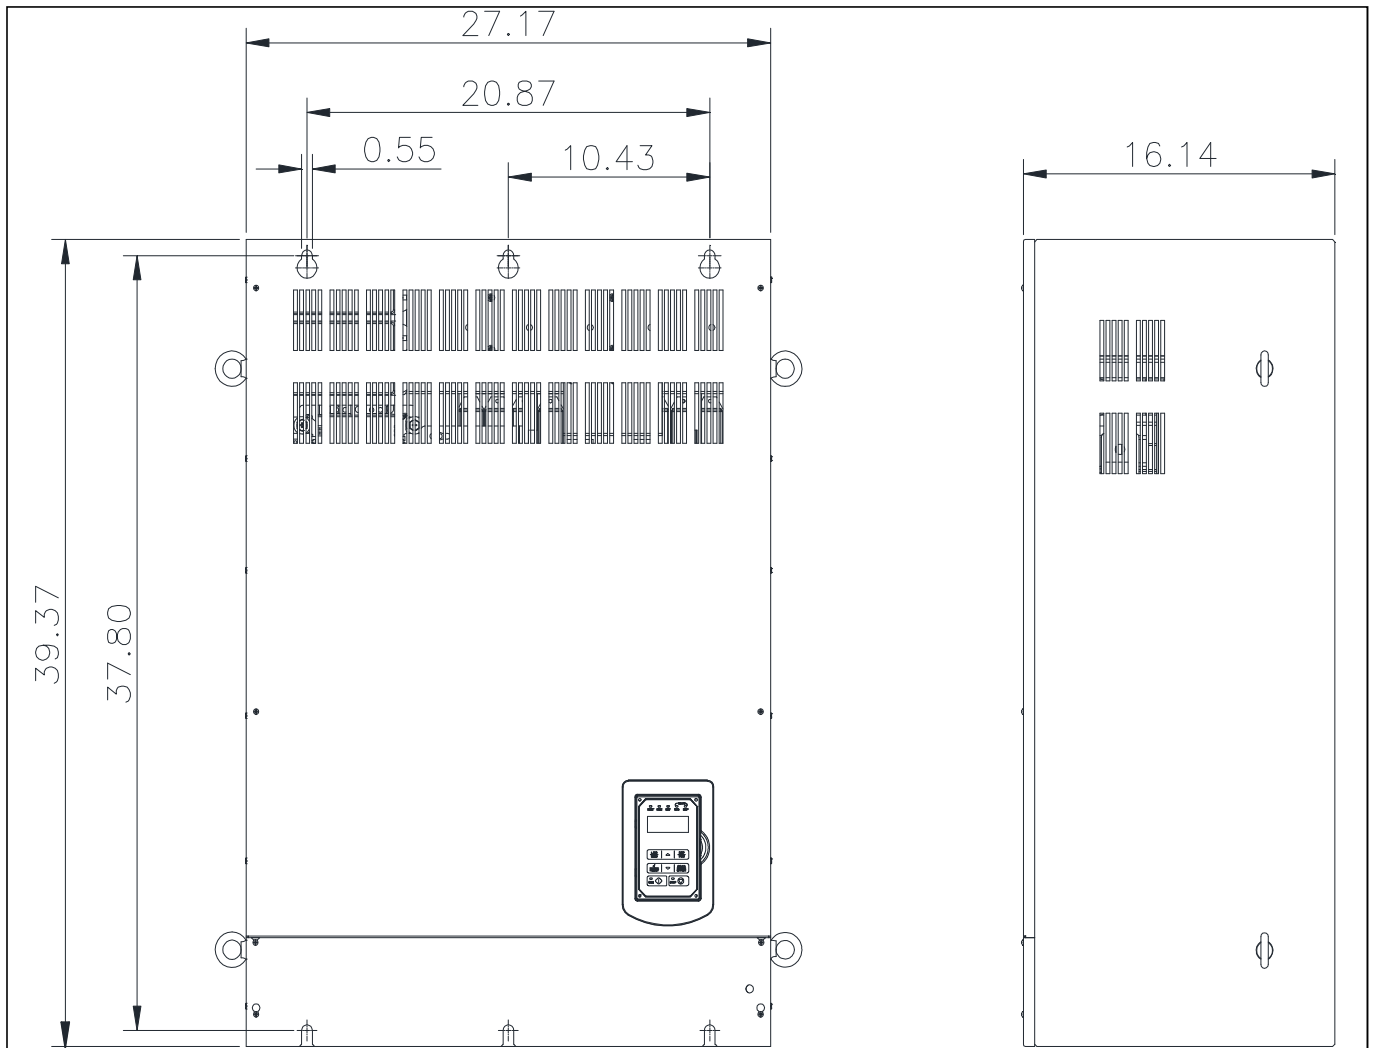

GENERAL DATASHEET VARIABLE SPEED DRIVE

Series A510				MODEL# A510-4375-C3-UE		
ISSUED 12/30/2019				ENCLOSURE/ FRAME OpenChassis (IP00)/ F8		
INPUT AMPS				AC INPUT VOLTAGE	AC INPUT FREQUENCY	AC INPUT PHASE
HD (CT) 575		ND (VT) 643				
OUTPUT HP				AC OUTPUT VOLTAGE	AC OUTPUT FREQUENCY	AC OUTPUT PHASE
HD (CT) 350		ND (VT) 400				
OUTPUT AMPS				AC OUTPUT VOLTAGE	AC OUTPUT FREQUENCY	AC OUTPUT PHASE
HD (CT) 523		ND (VT) 585				
				380-480	50/60	3
				0-480	0-599	3

Approved By:	Brian Smith	Drawing No:	A510-460-375-F8	Revision: 1
--------------	-------------	-------------	-----------------	-------------