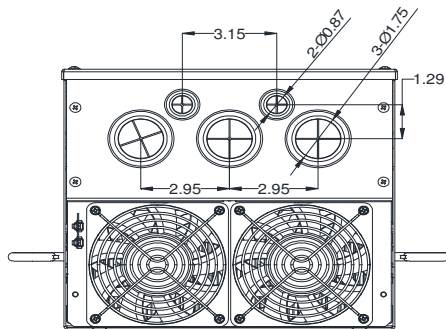

GENERAL DATASHEET VARIABLE SPEED DRIVE

Series A510				MODEL# A510-2030-C3-UE	
ISSUED 12/30/2019				ENCLOSURE/ FRAME NEMA 1 (IP20) / F5	
INPUT AMPS		AC INPUT VOLTAGE	AC INPUT FREQUENCY	AC INPUT PHASE	
HD (CT)	ND (VT)				
92.4	119.6	200-240	50/60	3	
OUTPUT HP		AC OUTPUT VOLTAGE	AC OUTPUT FREQUENCY	AC OUTPUT PHASE	
OUTPUT AMPS					
HD (CT)	ND (VT)	HD (CT)	ND (VT)		
30	40	85	110	0-240	0-599

Approved By:	Brian Smith	Drawing No:	A510-230-030-F5	Revision: 1
--------------	-------------	-------------	-----------------	-------------