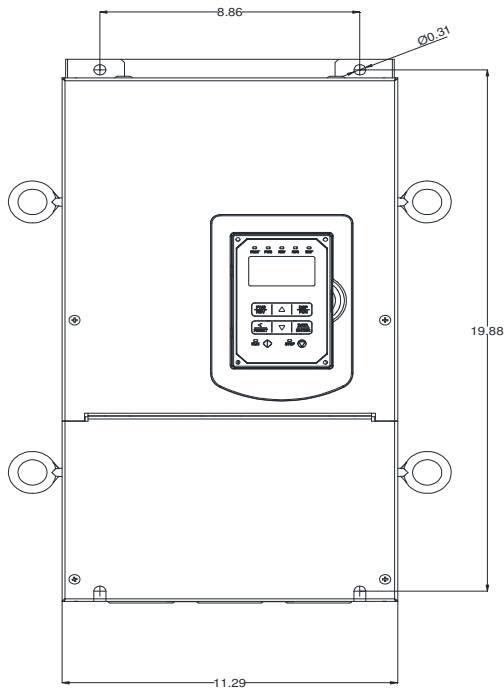

GENERAL DATASHEET VARIABLE SPEED DRIVE

Series A510				MODEL# A510-2030-C3-UE	
ISSUED 12/30/2019				ENCLOSURE/ FRAME NEMA 1 (IP20) / F5	
INPUT AMPS		AC INPUT VOLTAGE	AC INPUT FREQUENCY	AC INPUT PHASE	
HD (CT)	ND (VT)				
92.4	119.6	200-240	50/60	3	
OUTPUT HP		AC OUTPUT VOLTAGE	AC OUTPUT FREQUENCY	AC OUTPUT PHASE	
OUTPUT AMPS					
HD (CT)	ND (VT)	HD (CT)	ND (VT)		
30	40	85	110	0-240	0-599

Approved By:	Brian Smith	Drawing No:	A510-230-030-F5	Revision: 1
--------------	-------------	-------------	-----------------	-------------