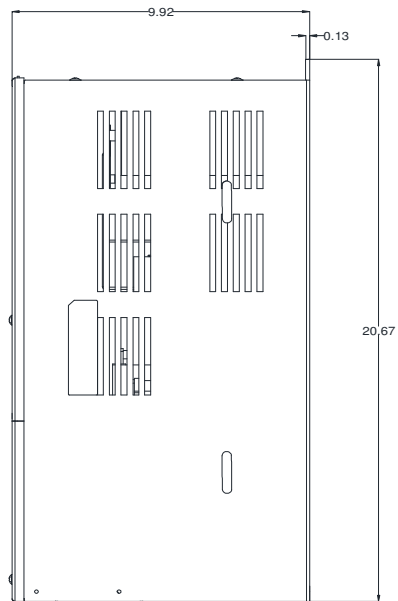

GENERAL DATASHEET VARIABLE SPEED DRIVE

Series A510				MODEL# A510-2030-C3-UE	
ISSUED 12/30/2019				ENCLOSURE/ FRAME NEMA 1 (IP20) / F5	
INPUT AMPS		AC INPUT VOLTAGE	AC INPUT FREQUENCY	AC INPUT PHASE	
HD (CT)	ND (VT)				
92.4	119.6	200-240	50/60	3	
OUTPUT HP		AC OUTPUT VOLTAGE	AC OUTPUT FREQUENCY	AC OUTPUT PHASE	
OUTPUT AMPS					
HD (CT)	ND (VT)	HD (CT)	ND (VT)		
30	40	85	110	0-240	0-599

Approved By:	Brian Smith	Drawing No:	A510-230-030-F5	Revision: 1
--------------	-------------	-------------	-----------------	-------------