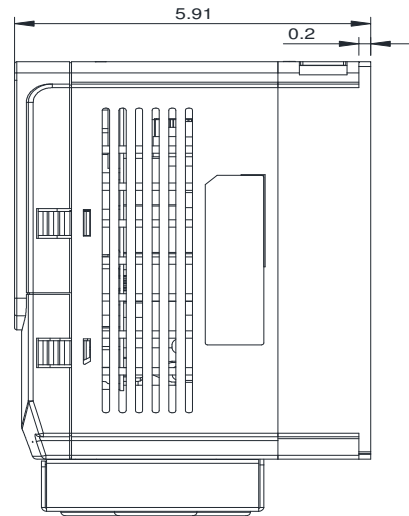

GENERAL DATASHEET VARIABLE SPEED DRIVE

Series A510				MODEL# A510-2001-C-UE		
ISSUED 12/30/2019				ENCLOSURE/ FRAME NEMA 1 (IP20) / F1		
SINGLE PHASE INPUT AMPS				AC INPUT VOLTAGE	AC INPUT FREQUENCY	AC INPUT PHASE
HD (CT)	ND (VT)					
9.4	11.3			200-240	50/60	1/3
THREE PHASE INPUT AMPS						
HD (CT)		ND (VT)				
5.4		6.5				
OUTPUT HP		OUTPUT AMPS		AC OUTPUT VOLTAGE	AC OUTPUT FREQUENCY	AC OUTPUT PHASE
HD (CT)	ND (VT)	HD (CT)	ND (VT)			
1	1	5	6	0-240	0-599	3

Approved By:	Brian Smith	Drawing No:	A510-230-001-F1	Revision: 1
--------------	-------------	-------------	-----------------	-------------