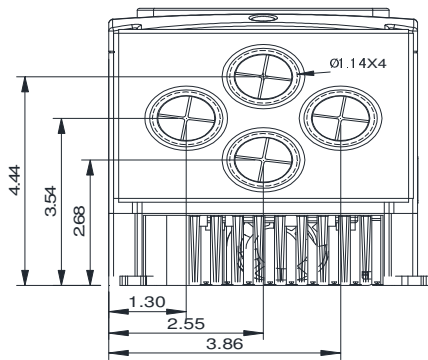

GENERAL DATASHEET VARIABLE SPEED DRIVE

Series A510				MODEL# A510-2001-C-UE		
ISSUED 12/30/2019				ENCLOSURE/ FRAME NEMA 1 (IP20) / F1		
SINGLE PHASE INPUT AMPS				AC INPUT VOLTAGE	AC INPUT FREQUENCY	AC INPUT PHASE
HD (CT)	ND (VT)					
9.4	11.3			200-240	50/60	1/3
THREE PHASE INPUT AMPS						
HD (CT)		ND (VT)				
5.4		6.5				
OUTPUT HP		OUTPUT AMPS		AC OUTPUT VOLTAGE	AC OUTPUT FREQUENCY	AC OUTPUT PHASE
HD (CT)	ND (VT)	HD (CT)	ND (VT)			
1	1	5	6	0-240	0-599	3