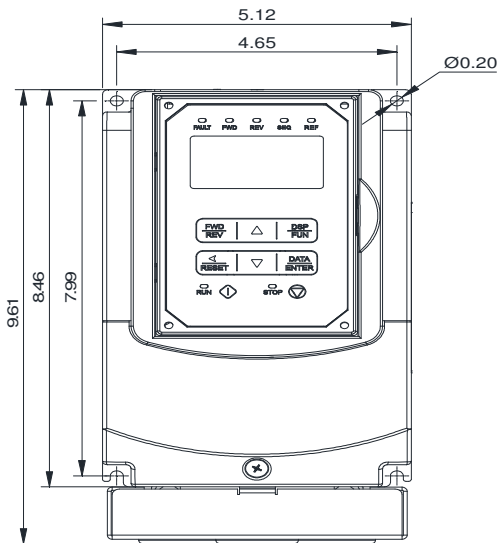

GENERAL DATASHEET VARIABLE SPEED DRIVE

Series A510				MODEL# A510-2001-C-UE		
ISSUED 12/30/2019				ENCLOSURE/ FRAME NEMA 1 (IP20) / F1		
SINGLE PHASE INPUT AMPS				AC INPUT VOLTAGE	AC INPUT FREQUENCY	AC INPUT PHASE
HD (CT)	ND (VT)					
9.4	11.3			200-240	50/60	1/3
THREE PHASE INPUT AMPS						
HD (CT)		ND (VT)				
5.4		6.5				
OUTPUT HP		OUTPUT AMPS		AC OUTPUT VOLTAGE	AC OUTPUT FREQUENCY	AC OUTPUT PHASE
HD (CT)	ND (VT)	HD (CT)	ND (VT)			
1	1	5	6	0-240	0-599	3

Approved By:	Brian Smith	Drawing No:	A510-230-001-F1	Revision: 1
--------------	-------------	-------------	-----------------	-------------