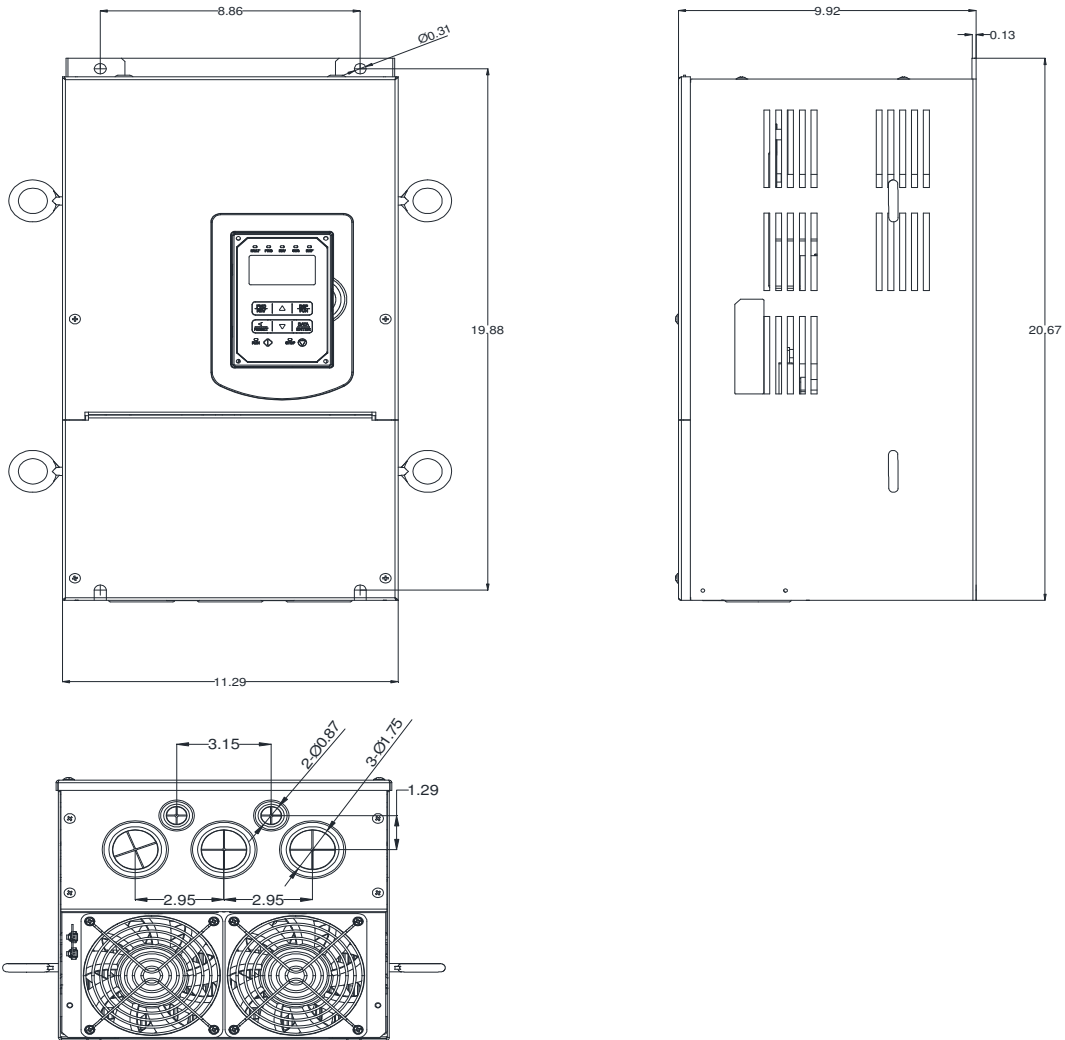

GENERAL DATASHEET VARIABLE SPEED DRIVE

Series A510				MODEL# A510-6050-C3-U		
ISSUED 9/6/2016				ENCLOSURE/ FRAME NEMA 1 (IP20) / F5		
INPUT AMPS				AC INPUT VOLTAGE	AC INPUT FREQUENCY	AC INPUT PHASE
HD (CT)		ND (VT)				
46.5		57.5		600-690	50/60	3
OUTPUT HP				AC OUTPUT VOLTAGE	AC OUTPUT FREQUENCY	AC OUTPUT PHASE
OUTPUT AMPS						
HD (CT)	ND (VT)	HD (CT)	ND (VT)	0-690	0-599	3
50	60	42	52			

Approved By:	Brian Smith	Drawing No:	A510-690-050-F5	Revision: 0
--------------	-------------	-------------	-----------------	-------------