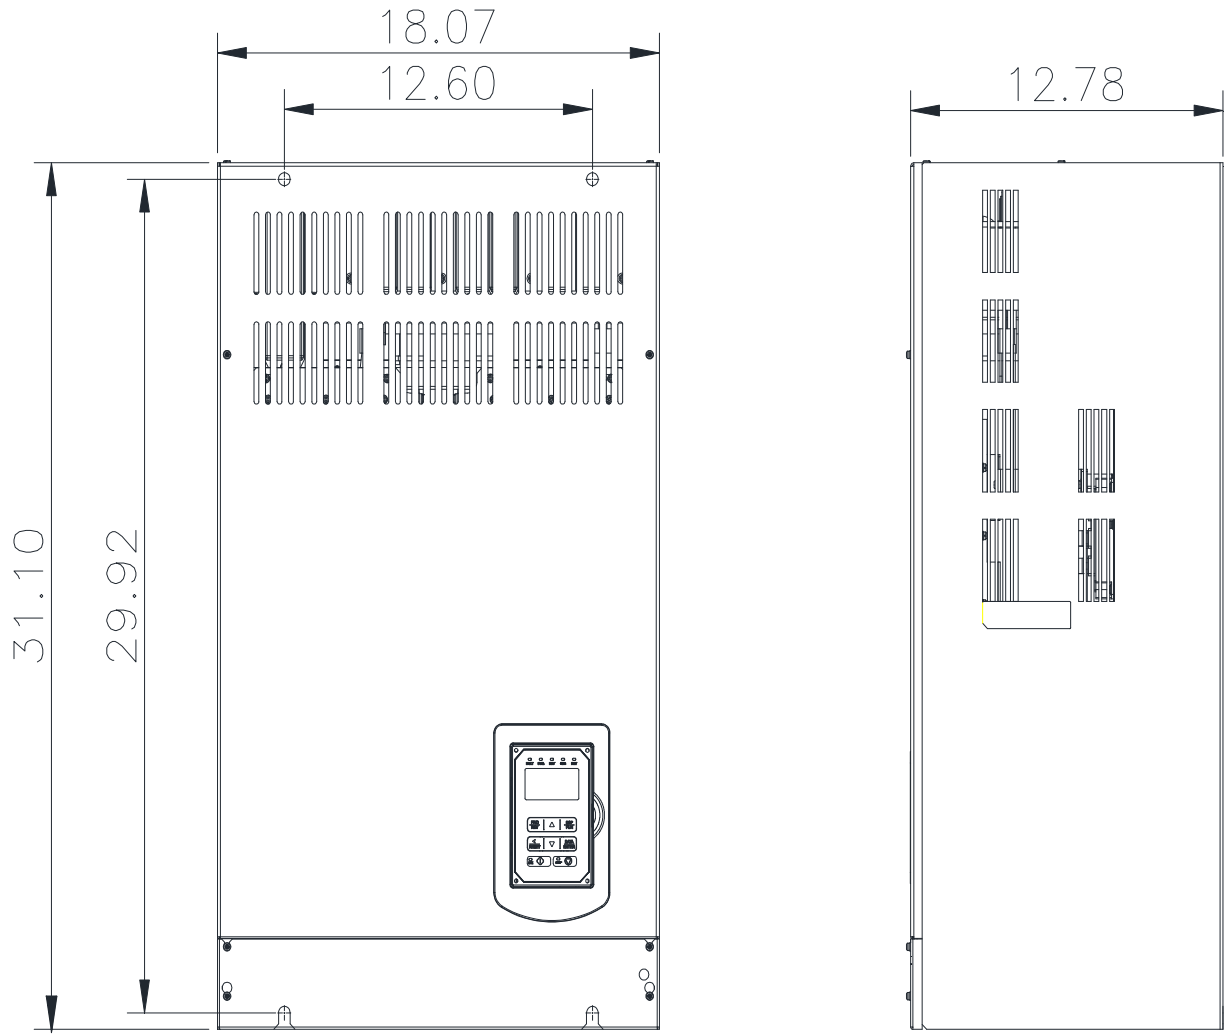

GENERAL DATASHEET VARIABLE SPEED DRIVE

Series A510				MODEL# A510-4215-C3-U		
ISSUED 8/31/2016				ENCLOSURE/ FRAME OpenChassis (IP00)/ F7		
INPUT AMPS				AC INPUT VOLTAGE	AC INPUT FREQUENCY	AC INPUT PHASE
HD (CT)		ND (VT)				
325		361		380-480	50/60	3
OUTPUT HP				AC OUTPUT VOLTAGE	AC OUTPUT FREQUENCY	AC OUTPUT PHASE
OUTPUT AMPS						
HD (CT)	ND (VT)	HD (CT)	ND (VT)	0-480	0-599	3
200	250	295	328			

Approved By:	Brian Smith	Drawing No:	A510-460-215-F7	Revision: 0
--------------	-------------	-------------	-----------------	-------------