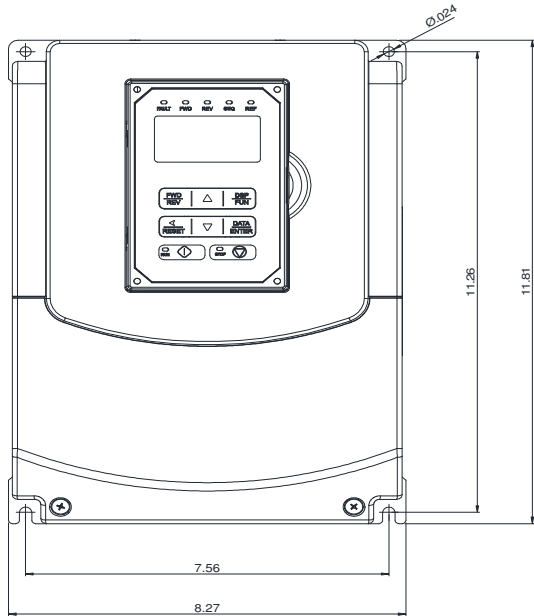

GENERAL DATASHEET VARIABLE SPEED DRIVE

Series A510				MODEL# A510-2010-C3-U		
ISSUED 8/30/2016				ENCLOSURE/ FRAME NEMA 1 (IP20) / F3		
INPUT AMPS				AC INPUT VOLTAGE	AC INPUT FREQUENCY	AC INPUT PHASE
HD (CT) 34.5		ND (VT) 41.7				
OUTPUT HP				AC OUTPUT VOLTAGE	AC OUTPUT FREQUENCY	AC OUTPUT PHASE
HD (CT) 10		ND (VT) 15				
OUTPUT AMPS						
HD (CT) 33		ND (VT) 42				

Approved By:	Brian Smith	Drawing No:	A510-230-010-F3	Revision: 0
--------------	-------------	-------------	-----------------	-------------