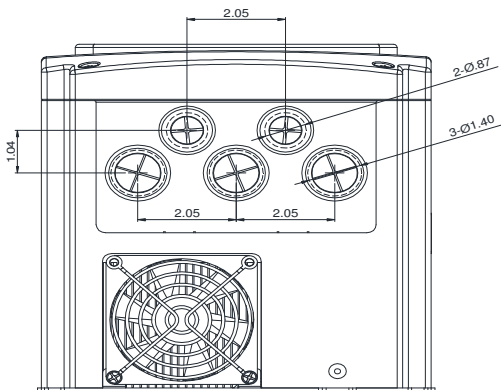

GENERAL DATASHEET VARIABLE SPEED DRIVE

Series A510				MODEL# A510-2010-C3-U		
ISSUED 8/30/2016				ENCLOSURE/ FRAME NEMA 1 (IP20) / F3		
INPUT AMPS				AC INPUT VOLTAGE	AC INPUT FREQUENCY	AC INPUT PHASE
HD (CT) 34.5		ND (VT) 41.7				
OUTPUT HP				AC OUTPUT VOLTAGE	AC OUTPUT FREQUENCY	AC OUTPUT PHASE
HD (CT) 10		ND (VT) 15				
OUTPUT AMPS						
HD (CT) 33		ND (VT) 42				